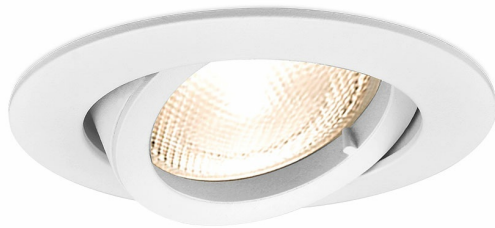

PRODUCT DATASHEET

MODEL NO

BH03-02010

DESCRIPTION

BRY-MITTO-AR-RND-WHT-SPOTLIGHT

General Characteristics

Model No	:	BH03-02010
Main Family	:	Indoor Lighting
Sub Family	:	GU10 Recessed Spotlight
Type	:	Spotlight
Body Color	:	White
Lamp Shape	:	N/A
Light Source	:	N/A
Warranty	:	2 years
IP	:	IP20

Electrical Characteristics

Material	:	Aluminium
Working Temperature	:	-20 C+40 C

Package Informations

N.W.	:	7,00 kgs
G.W.	:	9,70 kgs
PCS/CTN	:	100 pcs
Length	:	510 mm
Width	:	410 mm
Height	:	210 mm
EAN	:	5949097723230

Product Characteristics

Wattage	:	Max 1x35 w
---------	---	------------

Dimensions & Weight

Diameter	:	82 mm
P. Height	:	25 mm
Cutout	:	70 mm
Weight	:	70 gr