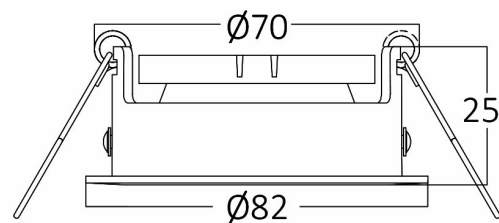

PRODUCT DATASHEET

MODEL NO

BH03-02010

DESCRIPTION

BRY-MITTO-AR-RND-WHT-SPOTLIGHT

General Characteristics

Model No	:	BH03-02010
Main Family	:	Indoor Lighting
Sub Family	:	GU10 Recessed Spotlight
Type	:	Spotlight
Body Color	:	White
Lamp Shape	:	N/A
Light Source	:	N/A
Warranty	:	2 years
IP	:	IP20

Electrical Characteristics

Material	:	Aluminium
Working Temperature	:	-20 C+40 C

Package Informations

N.W.	:	7,00 kgs
G.W.	:	9,70 kgs
PCS/CTN	:	100 pcs
Length	:	510 mm
Width	:	410 mm
Height	:	210 mm
EAN	:	5949097723230

Product Characteristics

Wattage	:	Max 1x35 w
---------	---	------------

Dimensions & Weight

Diameter	:	82 mm
P. Height	:	25 mm
Cutout	:	70 mm
Weight	:	70 gr