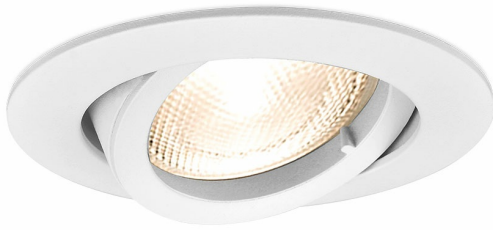

Braytron

PRODUCT DATASHEET

MODEL NO

BH03-02010

DESCRIPTION

BRY-MITTO-AR-RND-WHT-SPOTLIGHT

BRAYTRON SRL

Bulavardul iuliu maniu, Nr.616, Sector 6, 061129, Bucuresti-ROMANIA

info@braytron.com

www.braytron.com

Page 1-2

General Characteristics

Model No	:	BH03-02010
Main Family	:	Indoor Lighting
Sub Family	:	GU10 Recessed Spotlight
Type	:	Spotlight
Body Color	:	White
Lamp Shape	:	N/A
Light Source	:	N/A
Warranty	:	2 years
IP	:	IP20

Electrical Characteristics

Material	:	Aluminium
Working Temperature	:	-20 C+40 C

Package Informations

N.W.	:	7,00 kgs
G.W.	:	9,70 kgs
PCS/CTN	:	100 pcs
Length	:	510 mm
Width	:	410 mm
Height	:	210 mm
EAN	:	5949097723230

Product Characteristics

Wattage	:	Max 1x35 w
---------	---	------------

Dimensions & Weight

Diameter	:	82 mm
P. Height	:	25 mm
Cutout	:	70 mm
Weight	:	70 gr