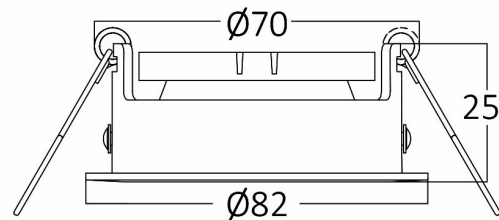

Braytron

PRODUCT DATASHEET

MODEL NO

BH03-02010

DESCRIPTION

BRY-MITTO-AR-RND-WHT-SPOTLIGHT

BRAYTRON SRL

Bulavardul iuliu maniu, Nr.616, Sector 6, 061129, Bucuresti-ROMANIA

info@braytron.com

www.braytron.com

Page 1-2