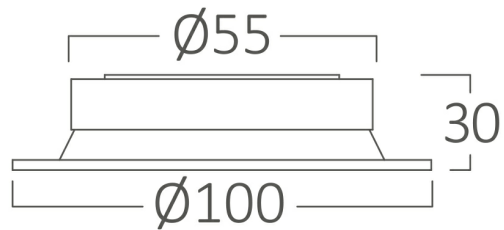

Braytron

PRODUCT DATASHEET

MODEL NO BH03-00820

DESCRIPTION BRY-GATA-TR-2-RND-WHT-BLC-SPOTLIGHT

BRAYTRON SRL

Bulavardul iuliu maniu, Nr.616, Sector 6, 061129, Bucuresti-ROMANIA

info@braytron.com

www.braytron.com

Page 1-2