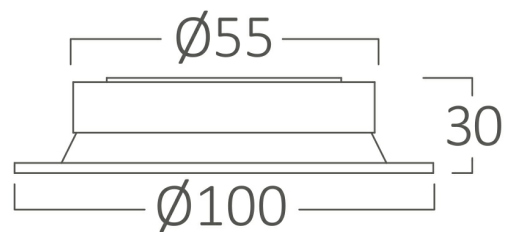

### General Characteristics

Model No	:	BH03-00820
Main Family	:	Indoor Lighting
Sub Family	:	GU10 Recessed Spotlight
Type	:	Spotlight
Body Color	:	White-Black
Lamp Shape	:	N/A
Light Source	:	N/A
Socket	:	N/A
Warranty	:	2 years
IP	:	IP20

### Package Informations

N.W.	:	6,20 kgs
G.W.	:	9,50 kgs
PCS/CTN	:	100 pcs
Length	:	535 mm
Width	:	375 mm
Height	:	315 mm
EAN	:	5949097737350

### Product Characteristics

Wattage	:	Max 1x35 w
---------	---	------------

### Dimensions & Weight

Diameter	:	100 mm
P. Height	:	30 mm
Cutout	:	55 mm
Weight	:	62 gr