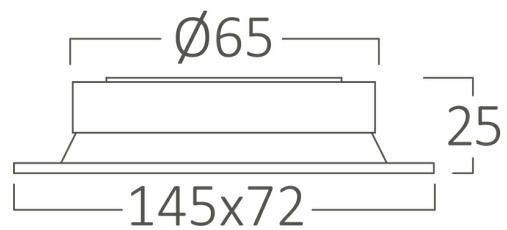

PRODUCT DATASHEET

MODEL NO BH03-00810

DESCRIPTION BRY-GATA-TR-1-RND-WHT-BLC-SPOTLIGHT

General Characteristics

Model No	:	BH03-00810
Main Family	:	Indoor Lighting
Sub Family	:	GU10 Recessed Spotlight
Type	:	Spotlight
Body Color	:	White-Black
Lamp Shape	:	N/A
Light Source	:	N/A
Socket	:	N/A
Warranty	:	2 years
IP	:	IP20

Electrical Characteristics

Material	:	Aluminium
Working Temperature	:	-20 C+40 C

Package Informations

N.W.	:	7,83 kgs
G.W.	:	11,15 kgs
PCS/CTN	:	100 pcs
Length	:	405 mm
Width	:	375 mm
Height	:	375 mm
EAN	:	5949097737343

Product Characteristics

Wattage	:	Max 1x35 w
---------	---	------------

Dimensions & Weight

Diameter	:	72 mm
P. Length	:	145 mm
P. Height	:	25 mm
Cutout	:	65 mm
Weight	:	78,3 gr