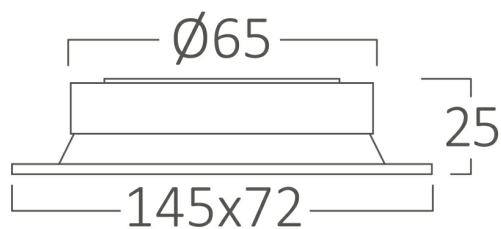

Braytron

PRODUCT DATASHEET

MODEL NO BH03-00810

DESCRIPTION BRY-GATA-TR-1-RND-WHT-BLC-SPOTLIGHT

BRAYTRON SRL

Bulavardul Iuliu Maniu, Nr.616, Sector 6, 061129, Bucuresti-ROMANIA

info@braytron.com

www.braytron.com

Page 1-2

General Characteristics

Model No	:	BH03-00810
Main Family	:	Indoor Lighting
Sub Family	:	GU10 Recessed Spotlight
Type	:	Spotlight
Body Color	:	White-Black
Warranty	:	2 years
IP	:	IP20

Electrical Characteristics

Material	:	Aluminium
Working Temperature	:	-20 C+40 C

Package Informations

N.W.	:	7,83 kgs
G.W.	:	11,15 kgs
PCS/CTN	:	100 pcs
Length	:	405 mm
Width	:	375 mm
Height	:	375 mm
EAN	:	5949097737343

Product Characteristics

Wattage	:	Max 1x35 w
---------	---	------------

Dimensions & Weight

Diameter	:	72 mm
P. Length	:	145 mm
P. Height	:	25 mm
Cutout	:	65 mm
Weight	:	78,3 gr