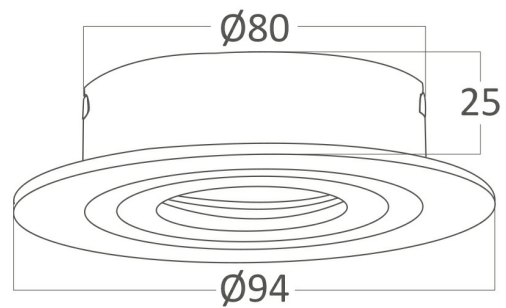

### General Characteristics

Model No	:	BH03-00163
Main Family	:	Indoor Lighting
Sub Family	:	GU10 Recessed Spotlight
Type	:	Spotlight
Body Color	:	Brushed Silver
Lamp Shape	:	N/A
Light Source	:	N/A
Warranty	:	2 years
IP	:	IP20

### Package Informations

N.W.	:	3,70 kgs
G.W.	:	5,20 kgs
PCS/CTN	:	50 pcs
Length	:	510 mm
Width	:	210 mm
Height	:	210 mm
EAN	:	5949097705137

### Product Characteristics

Wattage	:	Max 1x35 w
---------	---	------------

### Dimensions & Weight

Diameter	:	94 mm
P. Height	:	25 mm
Cutout	:	80 mm
Weight	:	74 gr