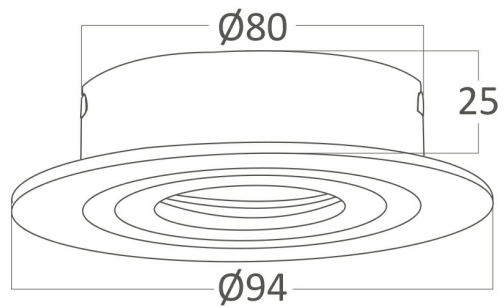

Braytron

PRODUCT DATASHEET

MODEL NO

BH03-00163

DESCRIPTION

BRY-SPOTTI-S-RND-ALM-SPOTLIGHT

BRAYTRON SRL

Bulavardul Iuliu Maniu, Nr.616, Sector 6, 061129, Bucuresti-ROMANIA

info@braytron.com

www.braytron.com

Page 1-2