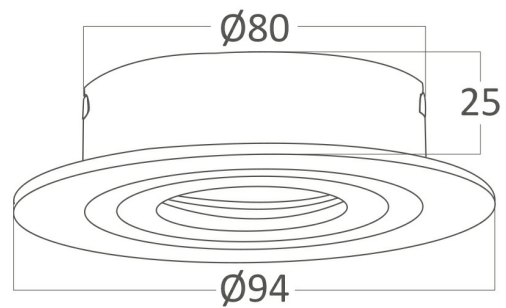

PRODUCT DATASHEET

MODEL NO

BH03-00161

DESCRIPTION

BRY-SPOTTI-S-RND-BLC-SPOTLIGHT

General Characteristics

Model No	:	BH03-00161
Main Family	:	Indoor Lighting
Sub Family	:	GU10 Recessed Spotlight
Type	:	Spotlight
Body Color	:	Black-Silver
Lamp Shape	:	N/A
Light Source	:	N/A
Warranty	:	2 years
IP	:	IP20

Electrical Characteristics

Material	:	Aluminium
Working Temperature	:	-20 C+40 C

Package Informations

N.W.	:	3,70 kgs
G.W.	:	5,20 kgs
PCS/CTN	:	50 pcs
Length	:	510 mm
Width	:	210 mm
Height	:	210 mm
EAN	:	5949097705144

Product Characteristics

Wattage	:	Max 1x35 w
---------	---	------------

Dimensions & Weight

Diameter	:	94 mm
P. Height	:	25 mm
Cutout	:	80 mm
Weight	:	74 gr