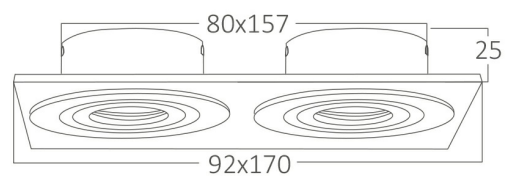

PRODUCT DATASHEET

MODEL NO

BH03-00121

DESCRIPTION

BRY-SPOTTI-S-SQR-2D-BLC-SPOTLIGHT

BRAYTRON SRL

Bulaverdul iuliu maniu, Nr.616, Sector 6, 061129, Bucuresti-ROMANIA

info@braytron.com

www.braytron.com

General Characteristics

Model No	:	BH03-00121
Main Family	:	Indoor Lighting
Sub Family	:	GU10 Recessed Spotlight
Type	:	Spotlight
Body Color	:	Black-Silver
Lamp Shape	:	N/A
Light Source	:	N/A
Warranty	:	2 years
IP	:	IP20

Electrical Characteristics

Material	:	Aluminium
Working Temperature	:	-20 C+40 C

Package Informations

N.W.	:	3,80 kgs
G.W.	:	5,00 kgs
PCS/CTN	:	20 pcs
Length	:	465 mm
Width	:	195 mm
Height	:	250 mm
EAN	:	5949097705182

Product Characteristics

Wattage	:	Max 2x35 w
---------	---	------------

Dimensions & Weight

P. Length	:	170 mm
P. Width	:	92 mm
P. Height	:	25 mm
Cutout	:	80x157 mm
Weight	:	190 gr