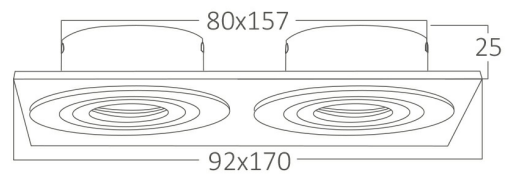

Braytron

PRODUCT DATASHEET

MODEL NO

BH03-00121

DESCRIPTION

BRY-SPOTTI-S-SQR-2D-BLC-SPOTLIGHT

BRAYTRON SRL

Bulavardul iuliu maniu, Nr.616, Sector 6, 061129, Bucuresti-ROMANIA

info@braytron.com

www.braytron.com

Page 1-2

General Characteristics

Model No	:	BH03-00121
Main Family	:	Indoor Lighting
Sub Family	:	GU10 Recessed Spotlight
Type	:	Spotlight
Body Color	:	Black-Silver
Lamp Shape	:	N/A
Light Source	:	N/A
Warranty	:	2 years
IP	:	IP20

Electrical Characteristics

Material	:	Aluminium
Working Temperature	:	-20 C+40 C

Package Informations

N.W.	:	3,80 kgs
G.W.	:	5,00 kgs
PCS/CTN	:	20 pcs
Length	:	465 mm
Width	:	195 mm
Height	:	250 mm
EAN	:	5949097705182

Product Characteristics

Wattage	:	Max 2x35 w
---------	---	------------

Dimensions & Weight

P. Length	:	170 mm
P. Width	:	92 mm
P. Height	:	25 mm
Cutout	:	80x157 mm
Weight	:	190 gr