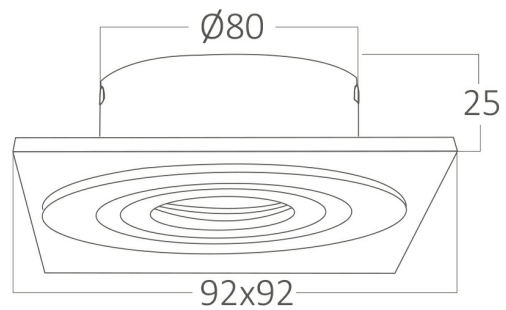

Braytron

PRODUCT DATASHEET

MODEL NO	BH03-00111
DESCRIPTION	BRY-SPOTTI-S-SQR-1D-BLC-SPOTLIGHT

BRAYTRON SRL

Bulavardul iuliu maniu, Nr.616, Sector 6, 061129, Bucuresti-ROMANIA

info@braytron.com

www.braytron.com

Page 1-2

General Characteristics

Model No	:	BH03-00111
Main Family	:	Indoor Lighting
Sub Family	:	GU10 Recessed Spotlight
Type	:	Spotlight
Body Color	:	Black-Silver
Lamp Shape	:	N/A
Light Source	:	N/A
Warranty	:	2 years
IP	:	IP20

Electrical Characteristics

Material	:	Aluminium
Working Temperature	:	-20 C+40 C

Package Informations

N.W.	:	4,15 kgs
G.W.	:	5,75 kgs
PCS/CTN	:	50 pcs
Length	:	615 mm
Width	:	220 mm
Height	:	210 mm
EAN	:	5949097705168

Product Characteristics

Wattage	:	Max 1x35 w
---------	---	------------

Dimensions & Weight

P. Length	:	92 mm
P. Width	:	92 mm
P. Height	:	25 mm
Cutout	:	80 mm
Weight	:	83 gr