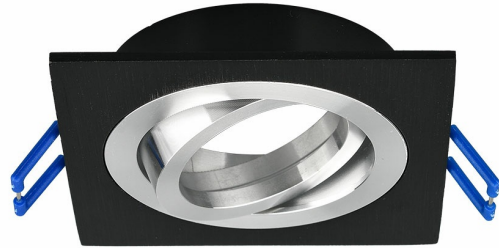

Braytron

PRODUCT DATASHEET

MODEL NO	BH03-00111
DESCRIPTION	BRY-SPOTTI-S-SQR-1D-BLC-SPOTLIGHT

BRAYTRON SRL

Bulavardul iuliu maniu, Nr.616, Sector 6, 061129, Bucuresti-ROMANIA

info@braytron.com

www.braytron.com

Page 1-2

General Characteristics

Model No	:	BH03-00111
Main Family	:	Indoor Lighting
Sub Family	:	GU10 Recessed Spotlight
Type	:	Spotlight
Body Color	:	Black-Silver
Lamp Shape	:	N/A
Light Source	:	N/A
Warranty	:	2 years
IP	:	IP20

Electrical Characteristics

Material	:	Aluminium
Working Temperature	:	-20 C+40 C

Package Informations

N.W.	:	4,15 kgs
G.W.	:	5,75 kgs
PCS/CTN	:	50 pcs
Length	:	615 mm
Width	:	220 mm
Height	:	210 mm
EAN	:	5949097705168

Product Characteristics

Wattage	:	Max 1x35 w
---------	---	------------

Dimensions & Weight

P. Length	:	92 mm
P. Width	:	92 mm
P. Height	:	25 mm
Cutout	:	80 mm
Weight	:	83 gr