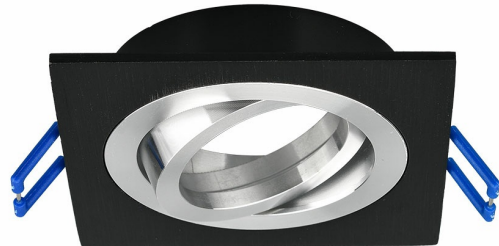

PRODUCT DATASHEET

MODEL NO

BH03-00111

DESCRIPTION

BRY-SPOTTI-S-SQR-1D-BLC-SPOTLIGHT

General Characteristics

Model No	:	BH03-00111
Main Family	:	Indoor Lighting
Sub Family	:	GU10 Recessed Spotlight
Type	:	Spotlight
Body Color	:	Black-Silver
Lamp Shape	:	N/A
Light Source	:	N/A
Warranty	:	2 years
IP	:	IP20

Electrical Characteristics

Material	:	Aluminium
Working Temperature	:	-20 C+40 C

Package Informations

N.W.	:	4,15 kgs
G.W.	:	5,75 kgs
PCS/CTN	:	50 pcs
Length	:	615 mm
Width	:	220 mm
Height	:	210 mm
EAN	:	5949097705168

Product Characteristics

Wattage	:	Max 1x35 w
---------	---	------------

Dimensions & Weight

P. Length	:	92 mm
P. Width	:	92 mm
P. Height	:	25 mm
Cutout	:	80 mm
Weight	:	83 gr