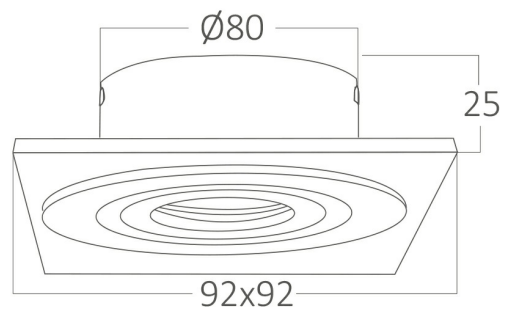

PRODUCT DATASHEET

MODEL NO

BH03-00111

DESCRIPTION

BRY-SPOTTI-S-SQR-1D-BLC-SPOTLIGHT

General Characteristics

Model No	:	BH03-00111
Main Family	:	Indoor Lighting
Sub Family	:	GU10 Recessed Spotlight
Type	:	Spotlight
Body Color	:	Black-Silver
Lamp Shape	:	N/A
Light Source	:	N/A
Warranty	:	2 years
IP	:	IP20

Electrical Characteristics

Material	:	Aluminium
Working Temperature	:	-20 C+40 C

Package Informations

N.W.	:	4,15 kgs
G.W.	:	5,75 kgs
PCS/CTN	:	50 pcs
Length	:	615 mm
Width	:	220 mm
Height	:	210 mm
EAN	:	5949097705168

Product Characteristics

Wattage	:	Max 1x35 w
---------	---	------------

Dimensions & Weight

P. Length	:	92 mm
P. Width	:	92 mm
P. Height	:	25 mm
Cutout	:	80 mm
Weight	:	83 gr