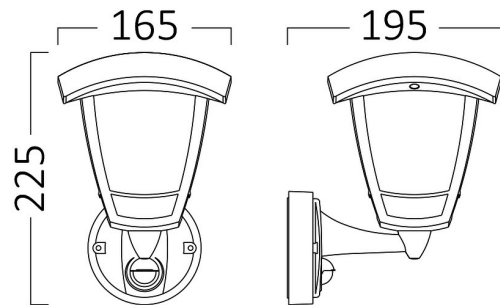

PRODUCT DATASHEET

MODEL NO BG44-20301

DESCRIPTION BRY-BERLIN_WL.S-BLC-E27-IP44-WALL LIGHT

Luminare is intended to use in outdoor applications

General Characteristics

Model No	:	BG44-20301
Main Family	:	Outdoor Lighting
Sub Family	:	E27 Wall Light
Type	:	Wall
Body Color	:	Black
Lamp Shape	:	N/A
Light Source	:	N/A
Socket	:	1xE27
Warranty	:	2 years
Class	:	Class II
IP	:	IP44

Electrical Characteristics

Voltage	:	220-240V
Material	:	PP
Working Temperature	:	-20 C+40 C
Frequency	:	50-60 Hz

Package Informations

N.W.	:	2,40 kgs
G.W.	:	5,00 kgs
PCS/CTN	:	8 pcs
Length	:	485 mm
Width	:	415 mm
Height	:	360 mm
EAN	:	5949097720833

Product Characteristics

Wattage	:	Max 1x23 w
---------	---	------------

Dimensions & Weight

P. Length	:	225 mm
P. Width	:	165 mm
P. Height	:	195 mm
Weight	:	300 gr

Sensor Informations

Sensor Type	:	Infrared
Detection Distance	:	8m (<24C)
Installation Height	:	1,8m-2,5m
Time Delay	:	10sec-10min