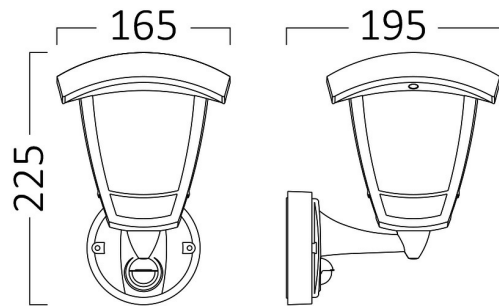

Braytron

PRODUCT DATASHEET

MODEL NO BG44-20301

DESCRIPTION BRY-BERLIN_WL.S-BLC-E27-IP44-WALL LIGHT

Luminare is intended to use in outdoor applications

BRAYTRON SRL

Bulavardul iuliu maniu, Nr.616, Sector 6, 061129, Bucuresti-ROMANIA

info@braytron.com

www.braytron.com

Page 1-2

General Characteristics

Model No	:	BG44-20301
Main Family	:	Outdoor Lighting
Sub Family	:	E27 Wall Light
Type	:	Wall
Body Color	:	Black
Lamp Shape	:	N/A
Light Source	:	N/A
Socket	:	1xE27
Warranty	:	2 years
Class	:	Class II
IP	:	IP44

Electrical Characteristics

Voltage	:	220-240V
Material	:	PP
Working Temperature	:	-20 C+40 C
Frequency	:	50-60 Hz

Package Informations

N.W.	:	2,40 kgs
G.W.	:	5,00 kgs
PCS/CTN	:	8 pcs
Length	:	485 mm
Width	:	415 mm
Height	:	360 mm
EAN	:	5949097720833

Product Characteristics

Wattage	:	Max 1x23 w
---------	---	------------

Dimensions & Weight

P. Length	:	225 mm
P. Width	:	165 mm
P. Height	:	195 mm
Weight	:	300 gr

Sensor Informations

Sensor Type	:	Infrared
Detection Distance	:	8m (<24C)
Installation Height	:	1,8m-2,5m
Time Delay	:	10sec-10min