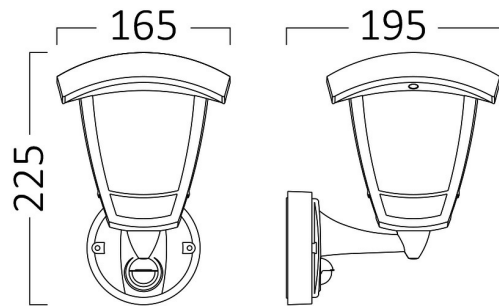

Braytron

PRODUCT DATASHEET

MODEL NO BG44-20300

DESCRIPTION BRY-BERLIN_WL.S-WHT-E27-IP44-WALL LIGHT

Luminare is intended to use in outdoor applications

BRAYTRON SRL

Bulaverdul iuliu maniu, Nr.616, Sector 6, 061129, Bucuresti-ROMANIA

info@braytron.com

www.braytron.com

Page 1-2

General Characteristics

Model No	:	BG44-20300
Main Family	:	Outdoor Lighting
Sub Family	:	E27 Wall Light
Type	:	Wall
Body Color	:	White
Lamp Shape	:	N/A
Light Source	:	N/A
Socket	:	1xE27
Warranty	:	2 years
Class	:	Class II
IP	:	IP44

Electrical Characteristics

Voltage	:	220-240V
Material	:	PP
Working Temperature	:	-20 C+40 C
Frequency	:	50-60 Hz

Package Informations

N.W.	:	2,40 kgs
G.W.	:	5,00 kgs
PCS/CTN	:	8 pcs
Length	:	485 mm
Width	:	415 mm
Height	:	360 mm
EAN	:	5949097720826

Product Characteristics

Wattage	:	Max 1x23 w
---------	---	------------

Dimensions & Weight

P. Length	:	225 mm
P. Width	:	165 mm
P. Height	:	195 mm
Weight	:	300 gr

Sensor Informations

Sensor Type	:	Infrared
Detection Distance	:	8m (<24C)
Installation Height	:	1,8m-2,5m
Time Delay	:	10sec-10min