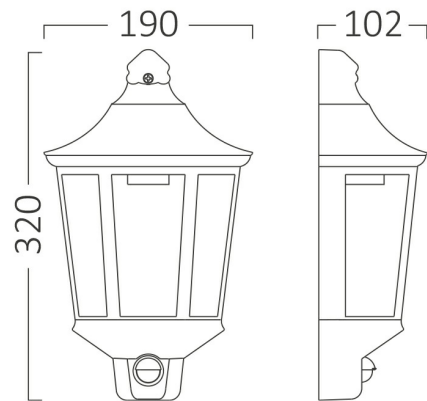

Braytron

PRODUCT DATASHEET

MODEL NO BG44-20101

DESCRIPTION BRY-DUBLIN_WL.S-BLC-E27-IP44-WALL LIGHT

Luminare is intended to use in outdoor applications

BRAYTRON SRL

Bulaverdul iuliu maniu, Nr.616, Sector 6, 061129, Bucuresti-ROMANIA

info@braytron.com

www.braytron.com

Page 1-2

General Characteristics

Model No	:	BG44-20101
Main Family	:	Outdoor Lighting
Sub Family	:	E27 Wall Light
Type	:	Wall
Body Color	:	Black
Lamp Shape	:	N/A
Light Source	:	N/A
Socket	:	1xE27
Warranty	:	2 years
Class	:	Class II
IP	:	IP44

Electrical Characteristics

Voltage	:	220-240V
Material	:	PP
Working Temperature	:	-20 C+40 C
Frequency	:	50-60 Hz

Package Informations

N.W.	:	4,00 kgs
G.W.	:	6,40 kgs
PCS/CTN	:	10 pcs
Length	:	545 mm
Width	:	340 mm
Height	:	410 mm
EAN	:	5949097720796

Product Characteristics

Wattage	:	Max 1x23 w
---------	---	------------

Dimensions & Weight

P. Length	:	320 mm
P. Width	:	190 mm
P. Height	:	102 mm
Weight	:	400 gr

Sensor Informations

Sensor Type	:	Infrared
Detection Distance	:	8m (<24C)
Installation Height	:	1,8m-2,5m
Time Delay	:	10sec-10min