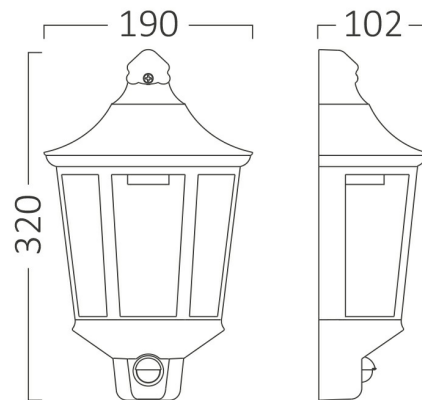

## PRODUCT DATASHEET

MODEL NO

BG44-20101

DESCRIPTION

BRY-DUBLIN\_WL.S-BLC-E27-IP44-WALL LIGHT

Luminare is intended to use in outdoor applications

BRAYTRON SRL

Bulavardul Iuliu Maniu, Nr.616, Sector 6, 061129, Bucuresti-ROMANIA

### General Characteristics

Model No	:	BG44-20101
Main Family	:	Outdoor Lighting
Sub Family	:	E27 Wall Light
Type	:	Wall
Body Color	:	Black
Lamp Shape	:	N/A
Light Source	:	N/A
Socket	:	1xE27
Warranty	:	2 years
Class	:	Class II
IP	:	IP44

### Package Informations

N.W.	:	4,00 kgs
G.W.	:	6,40 kgs
PCS/CTN	:	10 pcs
Length	:	545 mm
Width	:	340 mm
Height	:	410 mm
EAN	:	5949097720796

### Dimensions & Weight

P. Length	:	320 mm
P. Width	:	190 mm
P. Height	:	102 mm
Weight	:	400 gr