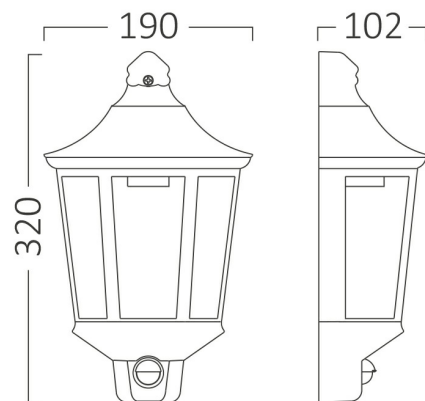

Braytron

PRODUCT DATASHEET

MODEL NO	BG44-20100
DESCRIPTION	BRY-DUBLIN_WL.S-WHT-E27-IP44-WALL LIGHT

Luminare is intended to use in outdoor applications

BRAYTRON SRL

Bulaverdul iuliu maniu, Nr.616, Sector 6, 061129, Bucuresti-ROMANIA

info@braytron.com

www.braytron.com

Page 1-2

General Characteristics

Model No	:	BG44-20100
Main Family	:	Outdoor Lighting
Sub Family	:	E27 Wall Light
Type	:	Wall
Body Color	:	White
Lamp Shape	:	N/A
Light Source	:	N/A
Socket	:	1xE27
Warranty	:	2 years
Class	:	Class II
IP	:	IP44

Electrical Characteristics

Voltage	:	220-240V
Material	:	PP
Working Temperature	:	-20 C+40 C
Frequency	:	50-60 Hz

Package Informations

N.W.	:	4,00 kgs
G.W.	:	6,40 kgs
PCS/CTN	:	10 pcs
Length	:	545 mm
Width	:	340 mm
Height	:	410 mm
EAN	:	5949097720789

Product Characteristics

Wattage	:	Max 1x23 w
---------	---	------------

Dimensions & Weight

P. Length	:	320 mm
P. Width	:	190 mm
P. Height	:	102 mm
Weight	:	400 gr

Sensor Informations

Sensor Type	:	Infrared
Detection Distance	:	8m (<24C)
Installation Height	:	1,8m-2,5m
Time Delay	:	10sec-10min