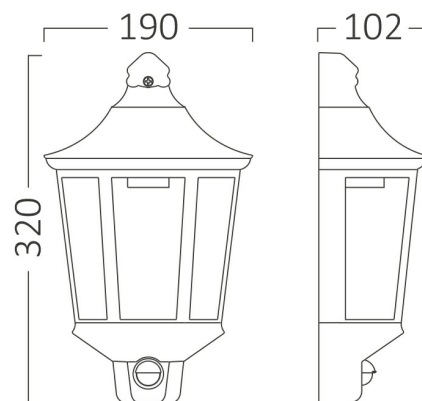

PRODUCT DATASHEET

MODEL NO BG44-20100

DESCRIPTION BRY-DUBLIN_WL.S-WHT-E27-IP44-WALL LIGHT

Luminare is intended to use in outdoor applications

General Characteristics

Model No	:	BG44-20100
Main Family	:	Outdoor Lighting
Sub Family	:	E27 Wall Light
Type	:	Wall
Body Color	:	White
Lamp Shape	:	N/A
Light Source	:	N/A
Socket	:	1xE27
Warranty	:	2 years
Class	:	Class II
IP	:	IP44

Electrical Characteristics

Voltage	:	220-240V
Material	:	PP
Working Temperature	:	-20 C+40 C
Frequency	:	50-60 Hz

Package Informations

N.W.	:	4,00 kgs
G.W.	:	6,40 kgs
PCS/CTN	:	10 pcs
Length	:	545 mm
Width	:	340 mm
Height	:	410 mm
EAN	:	5949097720789

Product Characteristics

Wattage	:	Max 1x23 w
---------	---	------------

Dimensions & Weight

P. Length	:	320 mm
P. Width	:	190 mm
P. Height	:	102 mm
Weight	:	400 gr

Sensor Informations

Sensor Type	:	Infrared
Detection Distance	:	8m (<24C)
Installation Height	:	1,8m-2,5m
Time Delay	:	10sec-10min