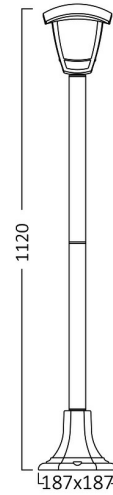

PRODUCT DATASHEET

MODEL NO BG44-00701

DESCRIPTION BRY-BERLIN_WL.P-1100mm-BLC-E27-IP44-BOLLARD

General Characteristics

Model No : BG44-00701