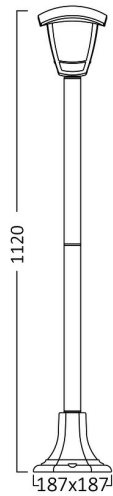

PRODUCT DATASHEET

MODEL NO BG44-00701

DESCRIPTION BRY-BERLIN_WL.P-1100mm-BLC-E27-IP44-BOLLARD

General Characteristics

Model No : BG44-00701