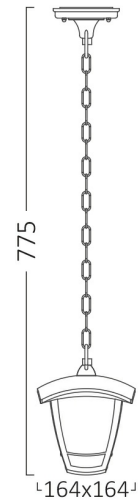

PRODUCT DATASHEET

MODEL NO BG44-00601

DESCRIPTION BRY-BERLIN_WL.H-800mm-BLC-E27-IP44-WALL LIGHT

Luminare is intended to use in outdoor applications

General Characteristics

Model No	:	BG44-00601
Main Family	:	Outdoor Lighting
Sub Family	:	E27 Wall Light
Type	:	Pendant
Body Color	:	Black
Lamp Shape	:	N/A
Light Source	:	N/A
Socket	:	1xE27
Warranty	:	2 years
Class	:	Class II
IP	:	IP44

Electrical Characteristics

Voltage	:	220-240V
Material	:	PP
Working Temperature	:	-20 C+40 C
Frequency	:	50-60 Hz

Package Informations

N.W.	:	2,65 kgs
G.W.	:	3,85 kgs
PCS/CTN	:	6 pcs
Length	:	530 mm
Width	:	365 mm
Height	:	265 mm
EAN	:	5949097720895

Product Characteristics

Wattage	:	Max 1x23 w
---------	---	------------

Dimensions & Weight

P. Length	:	164 mm
P. Width	:	164 mm
P. Height	:	775 mm
Weight	:	440 gr