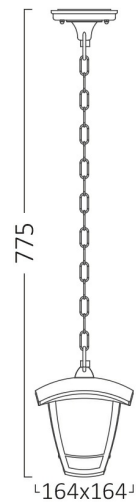

Braytron

PRODUCT DATASHEET

MODEL NO BG44-00600

DESCRIPTION BRY-BERLIN_WL.H-800mm-WHT-E27-IP44-WALL LIGHT

IP44

Luminare is intended to use in outdoor applications

BRAYTRON SRL

Bulaverdul iuliu maniu, Nr.616, Sector 6, 061129, Bucuresti-ROMANIA

info@braytron.com

www.braytron.com

Page 1-2

General Characteristics

| | | |
|--------------|---|------------------|
| Model No | : | BG44-00600 |
| Main Family | : | Outdoor Lighting |
| Sub Family | : | E27 Wall Light |
| Type | : | Pendant |
| Body Color | : | White |
| Lamp Shape | : | N/A |
| Light Source | : | N/A |
| Socket | : | 1xE27 |
| Warranty | : | 2 years |
| Class | : | Class II |
| IP | : | IP44 |

| | | |
|---------|---|---------------|
| N.W. | : | 2,65 kgs |
| G.W. | : | 3,85 kgs |
| PCS/CTN | : | 6 pcs |
| Length | : | 530 mm |
| Width | : | 365 mm |
| Height | : | 265 mm |
| EAN | : | 5949097720888 |

Product Characteristics

| | | |
|---------|---|------------|
| Wattage | : | Max 1x23 w |
|---------|---|------------|

Dimensions & Weight

| | | |
|-----------|---|--------|
| P. Length | : | 164 mm |
| P. Width | : | 164 mm |
| P. Height | : | 775 mm |
| Weight | : | 440 gr |