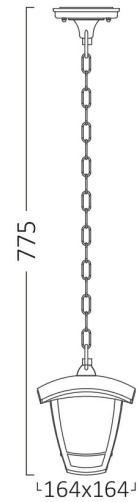

## PRODUCT DATASHEET

MODEL NO

BG44-00600

DESCRIPTION

BRY-BERLIN\_WL.H-800mm-WHT-E27-IP44-WALL LIGHT

Luminare is intended to use in outdoor applications

BRAYTRON SRL

Bulavardul Iuliu Maniu, Nr.616, Sector 6, 061129, Bucuresti-ROMANIA

### General Characteristics

Model No	:	BG44-00600
Main Family	:	Outdoor Lighting
Sub Family	:	E27 Wall Light
Type	:	Pendant
Body Color	:	White
Lamp Shape	:	N/A
Light Source	:	N/A
Socket	:	1xE27
Warranty	:	2 years
Class	:	Class II
IP	:	IP44

### Package Informations

N.W.	:	2,65 kgs
G.W.	:	3,85 kgs
PCS/CTN	:	6 pcs
Length	:	530 mm
Width	:	365 mm
Height	:	265 mm
EAN	:	5949097720888

### Dimensions & Weight

P. Length	:	164 mm
P. Width	:	164 mm
P. Height	:	775 mm
Weight	:	440 gr