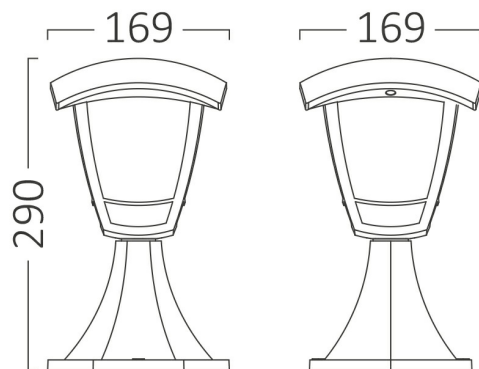

PRODUCT DATASHEET

MODEL NO BG44-00506

DESCRIPTION BRY-BERLIN_WL.B-BRZ-E27-IP44-WALL LIGHT

Luminare is intended to use in outdoor applications

General Characteristics

| | | |
|--------------|---|------------------|
| Model No | : | BG44-00506 |
| Main Family | : | Outdoor Lighting |
| Sub Family | : | E27 Wall Light |
| Type | : | Bollard |
| Body Color | : | Bronze |
| Lamp Shape | : | N/A |
| Light Source | : | N/A |
| Socket | : | 1xE27 |
| Warranty | : | 2 years |
| Class | : | Class II |
| IP | : | IP44 |

| | | |
|---------|---|---------------|
| N.W. | : | 2,20 kgs |
| G.W. | : | 3,60 kgs |
| PCS/CTN | : | 6 pcs |
| Length | : | 540 mm |
| Width | : | 365 mm |
| Height | : | 320 mm |
| EAN | : | 5949097724480 |

Product Characteristics

| | | |
|---------|---|------------|
| Wattage | : | Max 1x23 w |
|---------|---|------------|

Dimensions & Weight

| | | |
|-----------|---|--------|
| P. Length | : | 169 mm |
| P. Width | : | 169 mm |
| P. Height | : | 290 mm |
| Weight | : | 360 gr |