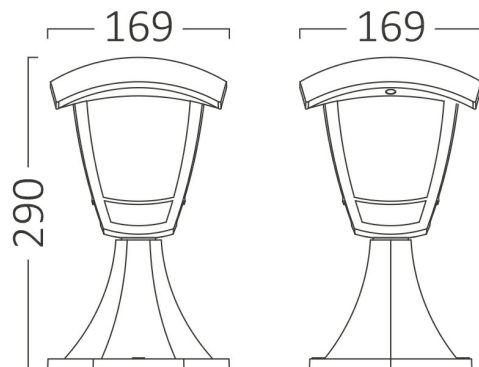

Braytron

PRODUCT DATASHEET

MODEL NO BG44-00506

DESCRIPTION BRY-BERLIN_WL.B-BRZ-E27-IP44-WALL LIGHT

Luminare is intended to use in outdoor applications

BRAYTRON SRL

Bulavardul iuliu maniu, Nr.616, Sector 6, 061129, Bucuresti-ROMANIA

info@braytron.com

www.braytron.com

Page 1-2

General Characteristics

Model No	:	BG44-00506
Main Family	:	Outdoor Lighting
Sub Family	:	E27 Wall Light
Type	:	Bollard
Body Color	:	Bronze
Lamp Shape	:	N/A
Light Source	:	N/A
Socket	:	1xE27
Warranty	:	2 years
Class	:	Class II
IP	:	IP44

Electrical Characteristics

Voltage	:	220-240V
Material	:	PP
Working Temperature	:	-20 C+40 C
Frequency	:	50-60 Hz

Package Informations

N.W.	:	2,20 kgs
G.W.	:	3,60 kgs
PCS/CTN	:	6 pcs
Length	:	540 mm
Width	:	365 mm
Height	:	320 mm
EAN	:	5949097724480

Product Characteristics

Wattage	:	Max 1x23 w
---------	---	------------

Dimensions & Weight

P. Length	:	169 mm
P. Width	:	169 mm
P. Height	:	290 mm
Weight	:	360 gr