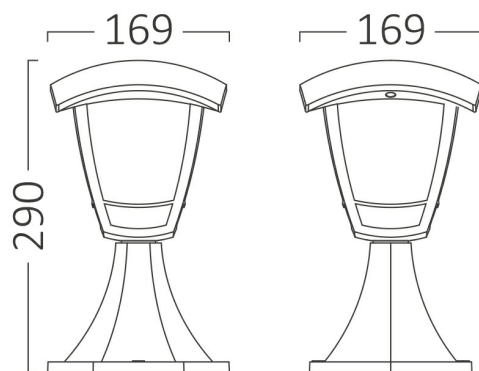

PRODUCT DATASHEET

MODEL NO BG44-00501

DESCRIPTION BRY-BERLIN_WL.B-BLC-E27-IP44-WALL LIGHT

Luminare is intended to use in outdoor applications

General Characteristics

Model No	:	BG44-00501
Main Family	:	Outdoor Lighting
Sub Family	:	E27 Wall Light
Type	:	Bollard
Body Color	:	Black
Lamp Shape	:	N/A
Light Source	:	N/A
Socket	:	1xE27
Warranty	:	2 years
Class	:	Class II
IP	:	IP44

Electrical Characteristics

Voltage	:	220-240V
Material	:	PP
Working Temperature	:	-20 C+40 C
Frequency	:	50-60 Hz

Package Informations

N.W.	:	2,20 kgs
G.W.	:	3,60 kgs
PCS/CTN	:	6 pcs
Length	:	540 mm
Width	:	365 mm
Height	:	320 mm
EAN	:	5949097720871

Product Characteristics

Wattage	:	Max 1x23 w
---------	---	------------

Dimensions & Weight

P. Length	:	169 mm
P. Width	:	169 mm
P. Height	:	290 mm
Weight	:	360 gr