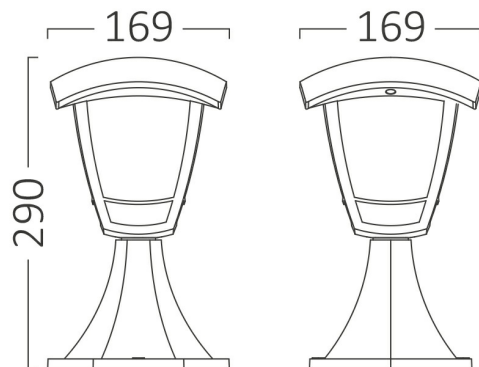

Braytron

PRODUCT DATASHEET

MODEL NO BG44-00500

DESCRIPTION BRY-BERLIN_WL.B-WHT-E27-IP44-WALL LIGHT

Luminare is intended to use in outdoor applications

BRAYTRON SRL

Bulavardul Iuliu Maniu, Nr.616, Sector 6, 061129, Bucuresti-ROMANIA

info@braytron.com

www.braytron.com

Page 1-2

General Characteristics

Model No	:	BG44-00500
Main Family	:	Outdoor Lighting
Sub Family	:	E27 Wall Light
Type	:	Bollard
Body Color	:	White
Lamp Shape	:	N/A
Light Source	:	N/A
Socket	:	1xE27
Warranty	:	2 years
Class	:	Class II
IP	:	IP44

Electrical Characteristics

Voltage	:	220-240V
Material	:	PP
Working Temperature	:	-20 C+40 C
Frequency	:	50-60 Hz

Package Informations

N.W.	:	2,20 kgs
G.W.	:	3,60 kgs
PCS/CTN	:	6 pcs
Length	:	540 mm
Width	:	365 mm
Height	:	320 mm
EAN	:	5949097720864

Product Characteristics

Wattage	:	Max 1x23 w
---------	---	------------

Dimensions & Weight

P. Length	:	169 mm
P. Width	:	169 mm
P. Height	:	290 mm
Weight	:	360 gr