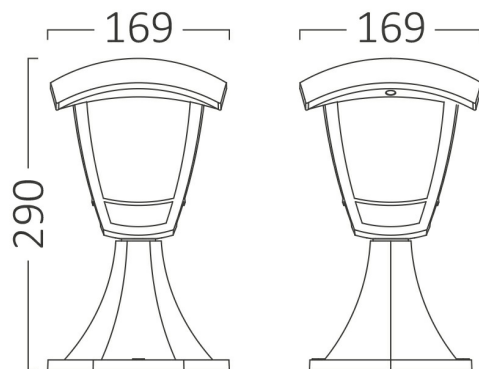

PRODUCT DATASHEET

MODEL NO BG44-00500

DESCRIPTION BRY-BERLIN_WL.B-WHT-E27-IP44-WALL LIGHT

Luminare is intended to use in outdoor applications

General Characteristics

| | | |
|--------------|---|------------------|
| Model No | : | BG44-00500 |
| Main Family | : | Outdoor Lighting |
| Sub Family | : | E27 Wall Light |
| Type | : | Bollard |
| Body Color | : | White |
| Lamp Shape | : | N/A |
| Light Source | : | N/A |
| Socket | : | 1xE27 |
| Warranty | : | 2 years |
| Class | : | Class II |
| IP | : | IP44 |

| | | |
|---------|---|---------------|
| N.W. | : | 2,20 kgs |
| G.W. | : | 3,60 kgs |
| PCS/CTN | : | 6 pcs |
| Length | : | 540 mm |
| Width | : | 365 mm |
| Height | : | 320 mm |
| EAN | : | 5949097720864 |

Product Characteristics

| | | |
|---------|---|------------|
| Wattage | : | Max 1x23 w |
|---------|---|------------|

Dimensions & Weight

| | | |
|-----------|---|--------|
| P. Length | : | 169 mm |
| P. Width | : | 169 mm |
| P. Height | : | 290 mm |
| Weight | : | 360 gr |