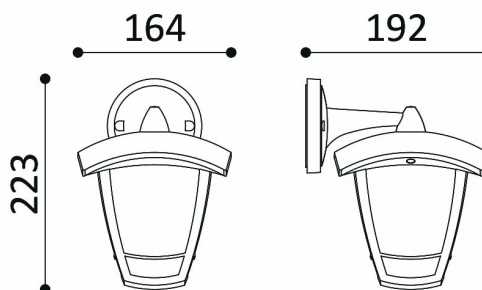

PRODUCT DATASHEET

MODEL NO BG44-00406

DESCRIPTION BRY-BERLIN_WL.D-BRZ-E27-IP44-WALL LIGHT

Luminare is intended to use in outdoor applications

General Characteristics

Model No	:	BG44-00406
Main Family	:	Outdoor Lighting
Sub Family	:	E27 Wall Light
Type	:	Wall
Body Color	:	Bronze
Lamp Shape	:	N/A
Light Source	:	N/A
Socket	:	1xE27
Warranty	:	2 years
Class	:	Class II
IP	:	IP44

Electrical Characteristics

Voltage	:	220-240V
Material	:	PP
Working Temperature	:	-20 C+40 C
Frequency	:	50-60 Hz

Package Informations

N.W.	:	2,80 kgs
G.W.	:	4,40 kgs
PCS/CTN	:	8 pcs
Length	:	485 mm
Width	:	425 mm
Height	:	360 mm
EAN	:	5949097724473

Product Characteristics

Wattage	:	Max 1x23 w
---------	---	------------

Dimensions & Weight

P. Length	:	223 mm
P. Width	:	164 mm
P. Height	:	192 mm
Weight	:	340 gr