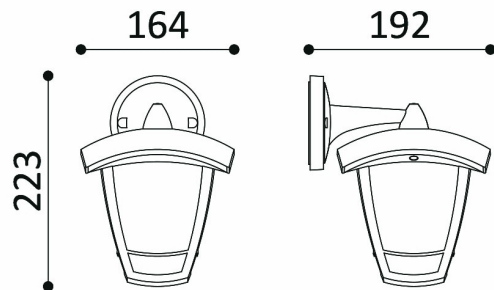

## PRODUCT DATASHEET

MODEL NO BG44-00401

DESCRIPTION BRY-BERLIN\_WL.D-BLC-E27-IP44-WALL LIGHT

Luminare is intended to use in outdoor applications

### General Characteristics

Model No	:	BG44-00401
Main Family	:	Outdoor Lighting
Sub Family	:	E27 Wall Light
Type	:	Wall
Body Color	:	Black
Lamp Shape	:	N/A
Light Source	:	N/A
Socket	:	1xE27
Warranty	:	2 years
Class	:	Class II
IP	:	IP44

### Package Informations

N.W.	:	2,80 kgs
G.W.	:	4,40 kgs
PCS/CTN	:	8 pcs
Length	:	485 mm
Width	:	425 mm
Height	:	360 mm
EAN	:	5949097720857

### Dimensions & Weight

P. Length	:	223 mm
P. Width	:	164 mm
P. Height	:	192 mm
Weight	:	340 gr