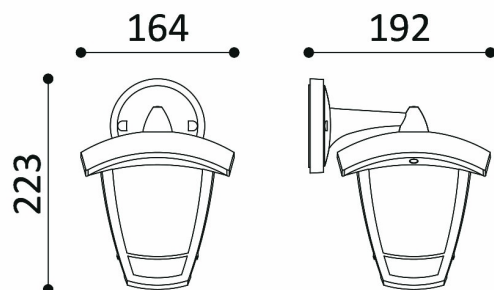

PRODUCT DATASHEET

MODEL NO BG44-00400

DESCRIPTION BRY-BERLIN_WL.D-WHT-E27-IP44-WALL LIGHT

Luminare is intended to use in outdoor applications

General Characteristics

Model No	:	BG44-00400
Main Family	:	Outdoor Lighting
Sub Family	:	E27 Wall Light
Type	:	Wall
Body Color	:	White
Lamp Shape	:	N/A
Light Source	:	N/A
Socket	:	1xE27
Warranty	:	2 years
Class	:	Class II
IP	:	IP44

Electrical Characteristics

Voltage	:	220-240V
Material	:	PP
Working Temperature	:	-20 C+40 C
Frequency	:	50-60 Hz

Package Informations

N.W.	:	2,80 kgs
G.W.	:	4,40 kgs
PCS/CTN	:	8 pcs
Length	:	485 mm
Width	:	425 mm
Height	:	360 mm
EAN	:	5949097720840

Product Characteristics

Wattage	:	Max 1x23 w
---------	---	------------

Dimensions & Weight

P. Length	:	223 mm
P. Width	:	164 mm
P. Height	:	192 mm
Weight	:	340 gr