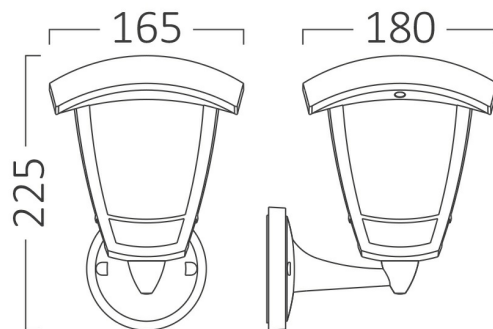

Braytron

PRODUCT DATASHEET

MODEL NO BG44-00306

DESCRIPTION BRY-BERLIN_WL.A-BRZ-E27-IP44-WALL LIGHT

Luminare is intended to use in outdoor applications

BRAYTRON SRL

Bulaverdul iuliu maniu, Nr.616, Sector 6, 061129, Bucuresti-ROMANIA

info@braytron.com

www.braytron.com

Page 1-2

General Characteristics

Model No	:	BG44-00306
Main Family	:	Outdoor Lighting
Sub Family	:	E27 Wall Light
Type	:	Wall
Body Color	:	Bronze
Lamp Shape	:	N/A
Light Source	:	N/A
Socket	:	1xE27
Warranty	:	2 years
Class	:	Class II
IP	:	IP44

Electrical Characteristics

Voltage	:	220-240V
Material	:	PP
Working Temperature	:	-20 C+40 C
Frequency	:	50-60 Hz

Package Informations

N.W.	:	2,80 kgs
G.W.	:	4,40 kgs
PCS/CTN	:	8 pcs
Length	:	485 mm
Width	:	425 mm
Height	:	360 mm
EAN	:	5949097724466

Product Characteristics

Wattage	:	Max 1x23 w
---------	---	------------

Dimensions & Weight

P. Length	:	225 mm
P. Width	:	165 mm
P. Height	:	180 mm
Weight	:	340 gr