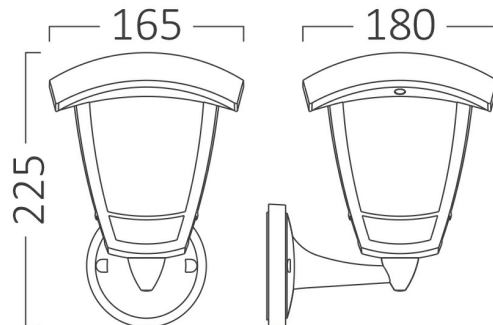

## PRODUCT DATASHEET

MODEL NO BG44-00306

DESCRIPTION BRY-BERLIN\_WL.A-BRZ-E27-IP44-WALL LIGHT

Luminare is intended to use in outdoor applications

### General Characteristics

Model No	:	BG44-00306
Main Family	:	Outdoor Lighting
Sub Family	:	E27 Wall Light
Type	:	Wall
Body Color	:	Bronze
Lamp Shape	:	N/A
Light Source	:	N/A
Socket	:	1xE27
Warranty	:	2 years
Class	:	Class II
IP	:	IP44

### Package Informations

N.W.	:	2,80 kgs
G.W.	:	4,40 kgs
PCS/CTN	:	8 pcs
Length	:	485 mm
Width	:	425 mm
Height	:	360 mm
EAN	:	5949097724466

### Dimensions & Weight

P. Length	:	225 mm
P. Width	:	165 mm
P. Height	:	180 mm
Weight	:	340 gr