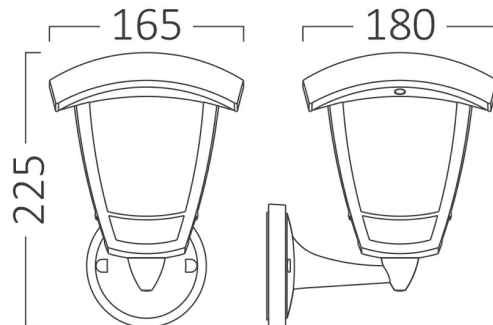

PRODUCT DATASHEET

MODEL NO BG44-00301

DESCRIPTION BRY-BERLIN_WL.A-BLC-E27-IP44-WALL LIGHT

Luminare is intended to use in outdoor applications

General Characteristics

Model No	:	BG44-00301
Main Family	:	Outdoor Lighting
Sub Family	:	E27 Wall Light
Type	:	Wall
Body Color	:	Black
Lamp Shape	:	N/A
Light Source	:	N/A
Socket	:	1xE27
Warranty	:	2 years
Class	:	Class II
IP	:	IP44

Electrical Characteristics

Voltage	:	220-240V
Material	:	PP
Working Temperature	:	-20 C+40 C
Frequency	:	50-60 Hz

Package Informations

N.W.	:	2,80 kgs
G.W.	:	4,40 kgs
PCS/CTN	:	8 pcs
Length	:	485 mm
Width	:	425 mm
Height	:	360 mm
EAN	:	5949097720819

Product Characteristics

Wattage	:	Max 1x23 w
---------	---	------------

Dimensions & Weight

P. Length	:	225 mm
P. Width	:	165 mm
P. Height	:	180 mm
Weight	:	340 gr