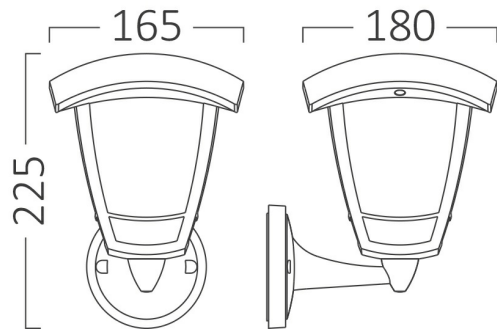

Braytron

PRODUCT DATASHEET

MODEL NO BG44-00301

DESCRIPTION BRY-BERLIN_WL.A-BLC-E27-IP44-WALL LIGHT

IP44

Luminare is intended to use in outdoor applications

BRAYTRON SRL

Bulavardul Iuliu Maniu, Nr.616, Sector 6, 061129, Bucuresti-ROMANIA

info@braytron.com

www.braytron.com

Page 1-2

General Characteristics

Model No	:	BG44-00301
Main Family	:	Outdoor Lighting
Sub Family	:	E27 Wall Light
Type	:	Wall
Body Color	:	Black
Lamp Shape	:	N/A
Light Source	:	N/A
Socket	:	1xE27
Warranty	:	2 years
Class	:	Class II
IP	:	IP44

Electrical Characteristics

Voltage	:	220-240V
Material	:	PP
Working Temperature	:	-20 C+40 C
Frequency	:	50-60 Hz

Package Informations

N.W.	:	2,80 kgs
G.W.	:	4,40 kgs
PCS/CTN	:	8 pcs
Length	:	485 mm
Width	:	425 mm
Height	:	360 mm
EAN	:	5949097720819

Product Characteristics

Wattage	:	Max 1x23 w
---------	---	------------

Dimensions & Weight

P. Length	:	225 mm
P. Width	:	165 mm
P. Height	:	180 mm
Weight	:	340 gr