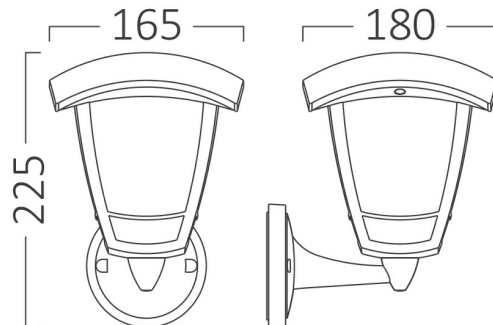

PRODUCT DATASHEET

MODEL NO

BG44-00300

DESCRIPTION

BRY-BERLIN_WL.A-WHT-E27-IP44-WALL LIGHT

Luminare is intended to use in outdoor applications

BRAYTRON SRL

Bulaverdul iuliu maniu, Nr.616, Sector 6, 061129, Bucuresti-ROMANIA

info@braytron.com

www.braytron.com

General Characteristics

Model No	:	BG44-00300
Main Family	:	Outdoor Lighting
Sub Family	:	E27 Wall Light
Type	:	Wall
Body Color	:	White
Lamp Shape	:	N/A
Light Source	:	N/A
Socket	:	1xE27
Warranty	:	2 years
Class	:	Class II
IP	:	IP44

Electrical Characteristics

Voltage	:	220-240V
Material	:	PP
Working Temperature	:	-20 C+40 C
Frequency	:	50-60 Hz

Package Informations

N.W.	:	2,80 kgs
G.W.	:	4,40 kgs
PCS/CTN	:	8 pcs
Length	:	485 mm
Width	:	425 mm
Height	:	360 mm
EAN	:	5949097720802

Product Characteristics

Wattage	:	Max 1x23 w
---------	---	------------

Dimensions & Weight

P. Length	:	225 mm
P. Width	:	165 mm
P. Height	:	180 mm
Weight	:	340 gr