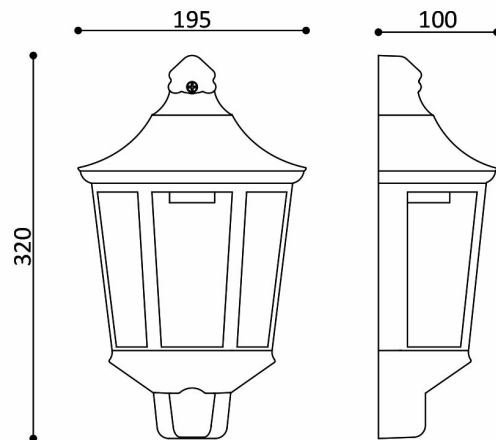

Braytron

PRODUCT DATASHEET

MODEL NO BG44-00101

DESCRIPTION BRY-DUBLIN_WL-BLC-E27-IP44-WALL LIGHT

Luminare is intended to use in outdoor applications

BRAYTRON SRL

Bulavardul Iuliu Maniu, Nr.616, Sector 6, 061129, Bucuresti-ROMANIA

info@braytron.com

www.braytron.com

Page 1-2

General Characteristics

Model No	:	BG44-00101
Main Family	:	Outdoor Lighting
Sub Family	:	E27 Wall Light
Type	:	Wall
Body Color	:	Black
Lamp Shape	:	N/A
Light Source	:	N/A
Socket	:	1xE27
Warranty	:	2 years
Class	:	Class II
IP	:	IP44

Electrical Characteristics

Voltage	:	220-240V
Material	:	PP
Working Temperature	:	-20 C+40 C
Frequency	:	50-60 Hz

Package Informations

N.W.	:	3,80 kgs
G.W.	:	5,60 kgs
PCS/CTN	:	10 pcs
Length	:	540 mm
Width	:	345 mm
Height	:	410 mm
EAN	:	5949097720772

Product Characteristics

Wattage	:	Max 1x23 w
---------	---	------------

Dimensions & Weight

P. Length	:	320 mm
P. Width	:	195 mm
P. Height	:	100 mm
Weight	:	380 gr