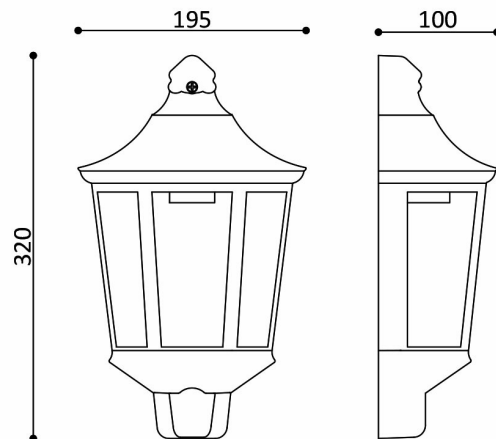

PRODUCT DATASHEET

MODEL NO BG44-00101

DESCRIPTION BRY-DUBLIN_WL-BLC-E27-IP44-WALL LIGHT

Luminare is intended to use in outdoor applications

General Characteristics

Model No	:	BG44-00101
Main Family	:	Outdoor Lighting
Sub Family	:	E27 Wall Light
Type	:	Wall
Body Color	:	Black
Lamp Shape	:	N/A
Light Source	:	N/A
Socket	:	1xE27
Warranty	:	2 years
Class	:	Class II
IP	:	IP44

Electrical Characteristics

Voltage	:	220-240V
Material	:	PP
Working Temperature	:	-20 C+40 C
Frequency	:	50-60 Hz

Package Informations

N.W.	:	3,80 kgs
G.W.	:	5,60 kgs
PCS/CTN	:	10 pcs
Length	:	540 mm
Width	:	345 mm
Height	:	410 mm
EAN	:	5949097720772

Product Characteristics

Wattage	:	Max 1x23 w
---------	---	------------

Dimensions & Weight

P. Length	:	320 mm
P. Width	:	195 mm
P. Height	:	100 mm
Weight	:	380 gr