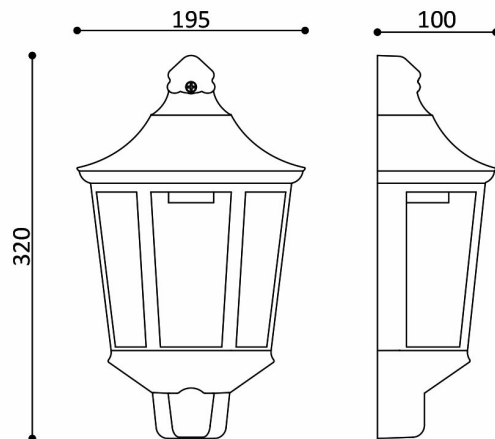

PRODUCT DATASHEET

MODEL NO

BG44-00100

DESCRIPTION

BRY-DUBLIN_WL-WHT-E27-IP44-WALL LIGHT

BRAYTRON SRL

Bulaverdul iuliu maniu, Nr.616, Sector 6, 061129, Bucuresti-ROMANIA

info@braytron.com