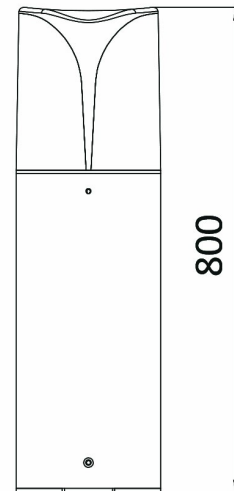

PRODUCT DATASHEET

MODEL NO

BG43-04302

DESCRIPTION

BRY-MILANO-800-1xE27-IP44-BOLLARD

Luminare is intended to use in outdoor applications

BRAYTRON SRL

Bulaverdul iuliu maniu, Nr.616, Sector 6, 061129, Bucuresti-ROMANIA

Electrical Characteristics

Voltage	:	220-240V
Material	:	Aluminium
Working Temperature	:	-20 C+40 C
Frequency	:	50-60 Hz

Package Informations

N.W.	:	13,50 kgs
G.W.	:	16,20 kgs
PCS/CTN	:	9 pcs
Length	:	830 mm
Width	:	320 mm
Height	:	320 mm
EAN	:	5949097718380

Product Characteristics

Wattage	:	Max 1x23 w
---------	---	------------

Dimensions & Weight

Diameter	:	90 mm
P. Height	:	800 mm
Weight	:	1500 gr