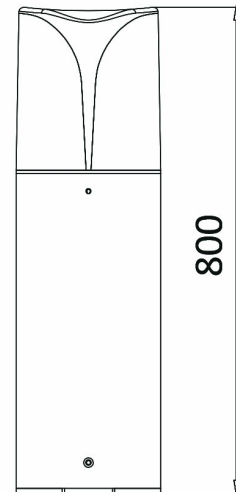

Braytron

PRODUCT DATASHEET

MODEL NO

BG43-04302

DESCRIPTION

BRY-MILANO-800-1xE27-IP44-BOLLARD

IP44

Luminare is intended to use in outdoor applications

BRAYTRON SRL

Bulavardul Iuliu Maniu, Nr.616, Sector 6, 061129, Bucuresti-ROMANIA

info@braytron.com

www.braytron.com

Page 1-2

General Characteristics

Model No	:	BG43-04302
Main Family	:	Outdoor Lighting
Sub Family	:	E27 Bollard
Type	:	Bollard
Body Color	:	Grey
Lamp Shape	:	N/A
Light Source	:	N/A
Socket	:	1xE27
Warranty	:	3 years
Class	:	Class I
IP	:	IP44
IK	:	IK08

Electrical Characteristics

Voltage	:	220-240V
Material	:	Aluminium
Working Temperature	:	-20 C+40 C
Frequency	:	50-60 Hz

Package Informations

N.W.	:	13,50 kgs
G.W.	:	16,20 kgs
PCS/CTN	:	9 pcs
Length	:	830 mm
Width	:	320 mm
Height	:	320 mm
EAN	:	5949097718380

Product Characteristics

Wattage	:	Max 1x23 w
---------	---	------------

Dimensions & Weight

Diameter	:	90 mm
P. Height	:	800 mm
Weight	:	1500 gr