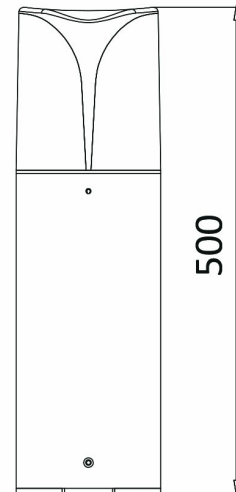

Braytron

PRODUCT DATASHEET

MODEL NO

BG43-04202

DESCRIPTION

BRY-MILANO-500-1xE27-IP44-BOLLARD

Luminare is intended to use in outdoor applications

BRAYTRON SRL

Electrical Characteristics

Voltage	:	220-240V
Material	:	Aluminium
Working Temperature	:	-20 C+40 C
Frequency	:	50-60 Hz

Package Informations

N.W.	:	9,45 kgs
G.W.	:	11,15 kgs
PCS/CTN	:	9 pcs
Length	:	530 mm
Width	:	320 mm
Height	:	320 mm
EAN	:	5949097718373

Product Characteristics

Wattage	:	Max 1x23 w
---------	---	------------

Dimensions & Weight

Diameter	:	90 mm
P. Height	:	500 mm
Weight	:	1050 gr