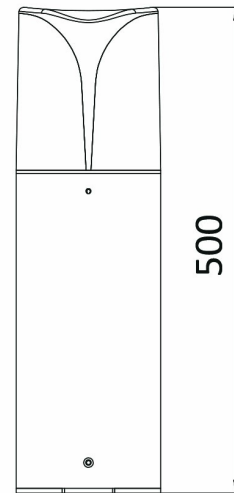

PRODUCT DATASHEET

MODEL NO

BG43-04202

DESCRIPTION

BRY-MILANO-500-1xE27-IP44-BOLLARD

Luminare is intended to use in outdoor applications

BRAYTRON SRL

Bulaverdul iuliu maniu, Nr.616, Sector 6, 061129, Bucuresti-ROMANIA

Electrical Characteristics

Voltage	:	220-240V
Material	:	Aluminium
Working Temperature	:	-20 C+40 C
Frequency	:	50-60 Hz

Package Informations

N.W.	:	9,45 kgs
G.W.	:	11,15 kgs
PCS/CTN	:	9 pcs
Length	:	530 mm
Width	:	320 mm
Height	:	320 mm
EAN	:	5949097718373

Product Characteristics

Wattage	:	Max 1x23 w
---------	---	------------

Dimensions & Weight

Diameter	:	90 mm
P. Height	:	500 mm
Weight	:	1050 gr