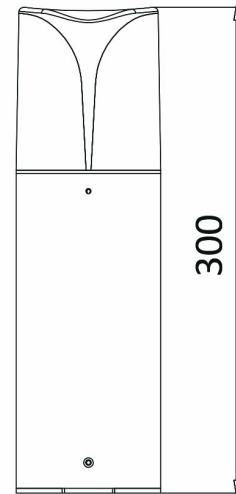

Braytron

PRODUCT DATASHEET

MODEL NO	BG43-04102
DESCRIPTION	BRY-MILANO-300-1xE27-IP44-BOLLARD

Luminare is intended to use in outdoor applications

General Characteristics

Model No	:	BG43-04102
Main Family	:	Outdoor Lighting
Sub Family	:	E27 Bollard
Type	:	Bollard
Body Color	:	Grey
Lamp Shape	:	N/A
Light Source	:	N/A
Socket	:	1xE27
Warranty	:	3 years
Class	:	Class I
IP	:	IP44
IK	:	IK08

Electrical Characteristics

Voltage	:	220-240V
Material	:	Aluminium
Working Temperature	:	-20 C+40 C
Frequency	:	50-60 Hz

Package Informations

N.W.	:	6,30 kgs
G.W.	:	7,75 kgs
PCS/CTN	:	9 pcs
Length	:	320 mm
Width	:	330 mm
Height	:	325 mm
EAN	:	5949097718366

Product Characteristics

Wattage	:	Max 1x23 w
---------	---	------------

Dimensions & Weight

Diameter	:	90 mm
P. Height	:	300 mm
Weight	:	685 gr