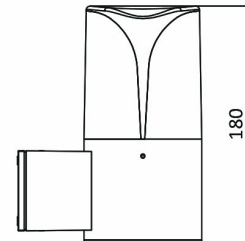

PRODUCT DATASHEET

MODEL NO BG43-04002

DESCRIPTION BRY-MILANO-WLA-1xE27-IP44-WALL LIGHT

Luminare is intended to use in outdoor applications

BRAYTRON SRL

Bulavardul Iuliu Maniu, Nr.616, Sector 6, 061129, Bucuresti-ROMANIA

Electrical Characteristics

Voltage	:	220-240V
Material	:	Aluminium
Working Temperature	:	-20 C+40 C
Frequency	:	50-60 Hz

Package Informations

N.W.	:	4,40 kgs
G.W.	:	5,55 kgs
PCS/CTN	:	8 pcs
Length	:	395 mm
Width	:	325 mm
Height	:	220 mm
EAN	:	5949097718359

Product Characteristics

Wattage	:	Max 1x23 w
---------	---	------------

Dimensions & Weight

Diameter	:	90 mm
P. Length	:	141 mm
P. Height	:	180 mm
Weight	:	550 gr