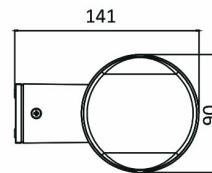

PRODUCT DATASHEET

MODEL NO BG43-04002

DESCRIPTION BRY-MILANO-WLA-1xE27-IP44-WALL LIGHT

Luminare is intended to use in outdoor applications

BRAYTRON SRL

Bulavardul Iuliu Maniu, Nr.616, Sector 6, 061129, Bucuresti-ROMANIA

info@braytron.com

www.braytron.com