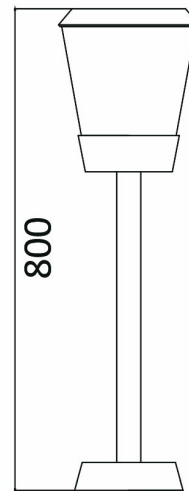

PRODUCT DATASHEET

MODEL NO BG43-03302

DESCRIPTION BRY-PARIS-800-1xE27-IP54-BOLLARD LIGHT

Luminare is intended to use in outdoor applications

General Characteristics

Model No	:	BG43-03302
Main Family	:	Outdoor Lighting
Sub Family	:	E27 Bollard
Type	:	Bollard
Body Color	:	Grey
Lamp Shape	:	N/A
Light Source	:	N/A
Socket	:	1xE27
Warranty	:	3 years
Class	:	Class I
IP	:	IP54
IK	:	IK08

Electrical Characteristics

Voltage	:	220-240V
Material	:	Aluminium
Working Temperature	:	-20 C+40 C
Frequency	:	50-60 Hz

Package Informations

N.W.	:	6,00 kgs
G.W.	:	8,75 kgs
PCS/CTN	:	4 pcs
Length	:	830 mm
Width	:	405 mm
Height	:	400 mm
EAN	:	5949097718342

Product Characteristics

Wattage	:	Max 1x23 w
---------	---	------------

Dimensions & Weight

Diameter	:	175 mm
P. Height	:	800 mm
Weight	:	1500 gr