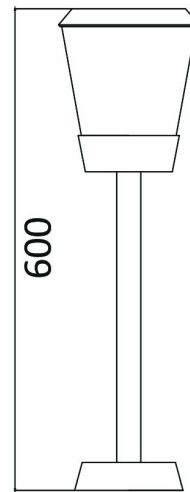

## PRODUCT DATASHEET

MODEL NO BG43-03202

DESCRIPTION BRY-PARIS-600-1xE27-IP54-BOLLARD LIGHT

Luminare is intended to use in outdoor applications

BRAYTRON SRL

Bulavardul iuliu maniu, Nr.616, Sector 6, 061129, Bucuresti-ROMANIA

### Dimensions & Weight

Diameter	:	175 mm
P. Height	:	600 mm
Weight	:	1400 gr