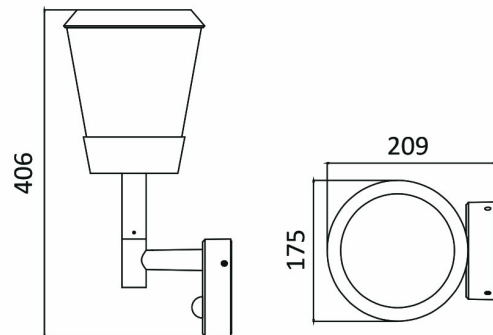

Braytron

PRODUCT DATASHEET

MODEL NO BG43-03102

DESCRIPTION BRY-PARIS-WLS-1xE27-IP54-WALL LIGHT

Luminare is intended to use in outdoor applications

BRAYTRON SRL

Bulavardul iuliu maniu, Nr.616, Sector 6, 061129, Bucuresti-ROMANIA

info@braytron.com

www.braytron.com

Page 1-2

General Characteristics

Model No	:	BG43-03102
Main Family	:	Outdoor Lighting
Sub Family	:	E27 Wall Light
Type	:	Wall
Body Color	:	Grey
Lamp Shape	:	N/A
Light Source	:	N/A
Socket	:	1xE27
Warranty	:	3 years
Class	:	Class I
IP	:	IP54
IK	:	IK08

Electrical Characteristics

Voltage	:	220-240V
Material	:	Aluminium
Working Temperature	:	-20 C+40 C
Frequency	:	50-60 Hz

Package Informations

N.W.	:	5,20 kgs
G.W.	:	7,15 kgs
PCS/CTN	:	4 pcs
Length	:	460 mm
Width	:	390 mm
Height	:	440 mm
EAN	:	5949097718328

Product Characteristics

Wattage	:	Max 1x23 w
---------	---	------------

Dimensions & Weight

Diameter	:	175 mm
P. Length	:	406 mm
P. Height	:	209 mm
Weight	:	1300 gr

Sensor Informations

Sensor Type	:	Infrared
Detection Distance	:	2m-10 m
Detection Speed	:	0,8-1,5m/s
Installation Height	:	1,5m-2m
Time Delay	:	10sec-5min