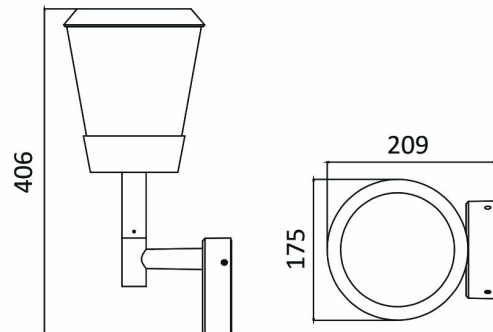

PRODUCT DATASHEET

MODEL NO

BG43-03002

DESCRIPTION

BRY-PARIS-WLA-1xE27-IP54-WALL LIGHT

Luminare is intended to use in outdoor applications

General Characteristics

Model No	:	BG43-03002
Main Family	:	Outdoor Lighting
Sub Family	:	E27 Wall Light
Type	:	Wall
Body Color	:	Grey
Lamp Shape	:	N/A
Light Source	:	N/A
Socket	:	1xE27
Warranty	:	3 years
Class	:	Class I
IP	:	IP54
IK	:	IK08

Electrical Characteristics

Voltage	:	220-240V
Material	:	Aluminium
Working Temperature	:	-20 C+40 C
Frequency	:	50-60 Hz

Package Informations

N.W.	:	5,00 kgs
G.W.	:	6,80 kgs
PCS/CTN	:	4 pcs
Length	:	460 mm
Width	:	390 mm
Height	:	440 mm
EAN	:	5949097718311

Product Characteristics

Wattage	:	Max 1x23 w
---------	---	------------

Dimensions & Weight

Diameter	:	175 mm
P. Length	:	406 mm
P. Height	:	209 mm
Weight	:	1250 gr