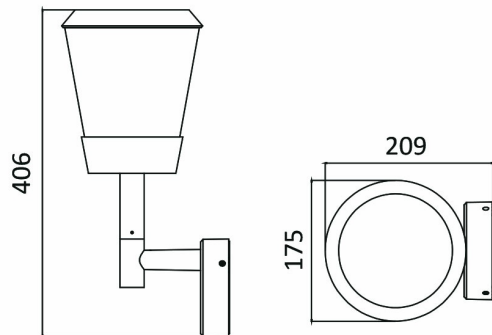

Braytron

PRODUCT DATASHEET

MODEL NO BG43-03002

DESCRIPTION BRY-PARIS-WLA-1xE27-IP54-WALL LIGHT

Luminare is intended to use in outdoor applications

BRAYTRON SRL

Bulavardul iuliu maniu, Nr.616, Sector 6, 061129, Bucuresti-ROMANIA

info@braytron.com

www.braytron.com

Page 1-2

General Characteristics

Model No	:	BG43-03002
Main Family	:	Outdoor Lighting
Sub Family	:	E27 Wall Light
Type	:	Wall
Body Color	:	Grey
Lamp Shape	:	N/A
Light Source	:	N/A
Socket	:	1xE27
Warranty	:	3 years
Class	:	Class I
IP	:	IP54
IK	:	IK08

Electrical Characteristics

Voltage	:	220-240V
Material	:	Aluminium
Working Temperature	:	-20 C+40 C
Frequency	:	50-60 Hz

Package Informations

N.W.	:	5,00 kgs
G.W.	:	6,80 kgs
PCS/CTN	:	4 pcs
Length	:	460 mm
Width	:	390 mm
Height	:	440 mm
EAN	:	5949097718311

Product Characteristics

Wattage	:	Max 1x23 w
---------	---	------------

Dimensions & Weight

Diameter	:	175 mm
P. Length	:	406 mm
P. Height	:	209 mm
Weight	:	1250 gr