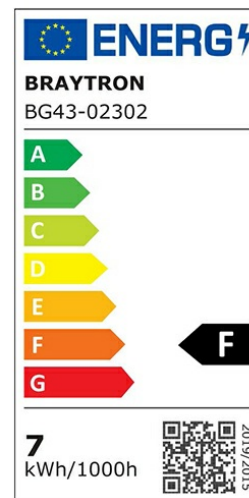

PRODUCT DATASHEET

MODEL NO BG43-02302

DESCRIPTION BRY-DALLAS-800-7W-3000K-IP54-LED BOLLARD

Luminare is intended to use in outdoor applications

General Characteristics

Model No	:	BG43-02302
Main Family	:	Outdoor Lighting
Sub Family	:	LED Bollard
Type	:	Bollard
Body Color	:	Grey
Lamp Shape	:	Non-Directional
Dimmable	:	Not-Dimmable
Light Source	:	LED
Warranty	:	3 years
Class	:	Class I
IP	:	IP54
IK	:	IK08

Electrical Characteristics

Lifetime	:	20000 h
Voltage	:	220-240V
Power Factor	:	>0,5
Material	:	Aluminium
Working Temperature	:	-20 C+40 C
Frequency	:	50-60 Hz

Package Informations

N.W.	:	7,80 kgs
G.W.	:	9,05 kgs
PCS/CTN	:	4 pcs
Length	:	830 mm
Width	:	290 mm
Height	:	300 mm
EAN	:	5949097705649

Product Characteristics

Wattage	:	7 w
Color Temperature	:	3000K
Quse Lumen	:	600 lm
Color Rendering Index (CRI)	:	>80
Energy Efficiency Level	:	F
Beam Angle	:	120° Degrees
Color Category	:	Warm White

Dimensions & Weight