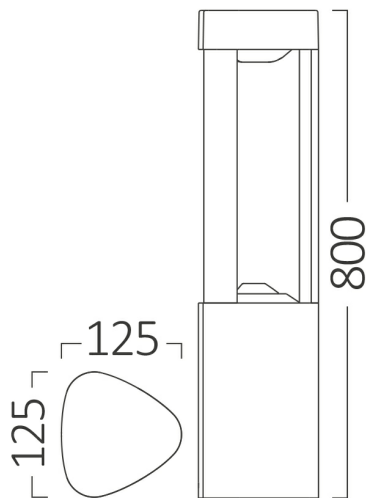

PRODUCT DATASHEET

MODEL NO BG43-02302

DESCRIPTION BRY-DALLAS-800-7W-3000K-IP54-LED BOLLARD

Luminare is intended to use in outdoor applications

General Characteristics

Model No	:	BG43-02302
Main Family	:	Outdoor Lighting
Sub Family	:	LED Bollard
Type	:	Bollard
Body Color	:	Grey
Lamp Shape	:	Non-Directional
Dimmable	:	Not-Dimmable
Light Source	:	LED
Warranty	:	3 years
Class	:	Class I
IP	:	IP54
IK	:	IK08

Electrical Characteristics

Lifetime	:	20000 h
Voltage	:	220-240V
Power Factor	:	>0,5
Material	:	Aluminium
Working Temperature	:	-20 C+40 C
Frequency	:	50-60 Hz

Package Informations

N.W.	:	7,80 kgs
G.W.	:	9,05 kgs
PCS/CTN	:	4 pcs
Length	:	830 mm
Width	:	290 mm
Height	:	300 mm
EAN	:	5949097705649

Product Characteristics

Wattage	:	7 w
Color Temperature	:	3000K
Quse Lumen	:	600 lm
Color Rendering Index (CRI)	:	>80
Energy Efficiency Level	:	F
Beam Angle	:	120° Degrees
Color Category	:	Warm White

Dimensions & Weight

P. Length	:	125 mm
P. Width	:	125 mm
P. Height	:	800 mm
Weight	:	1850 gr