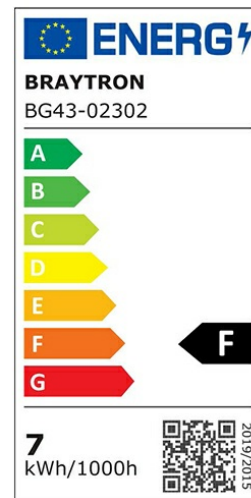

Braytron

PRODUCT DATASHEET

MODEL NO BG43-02302

DESCRIPTION BRY-DALLAS-800-7W-3000K-IP54-LED BOLLARD

IP54

Luminare is intended to use in outdoor applications

BRAYTRON SRL

Bulavardul iuliu maniu, Nr.616, Sector 6, 061129, Bucuresti-ROMANIA

info@braytron.com

www.braytron.com