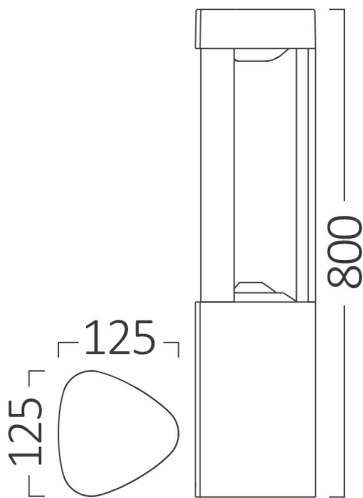

Braytron

PRODUCT DATASHEET

MODEL NO BG43-02302

DESCRIPTION BRY-DALLAS-800-7W-3000K-IP54-LED BOLLARD

IP54

Luminare is intended to use in outdoor applications

BRAYTRON SRL

Bulavardul iuliu maniu, Nr.616, Sector 6, 061129, Bucuresti-ROMANIA

info@braytron.com

www.braytron.com