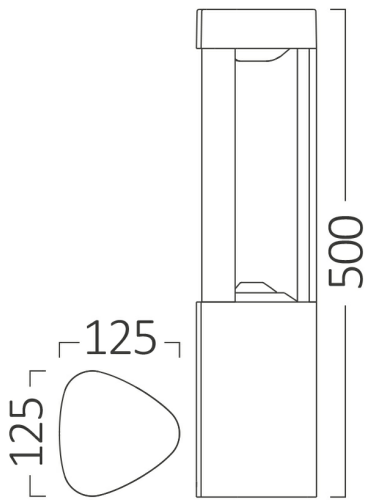

Luminare is intended to use in outdoor applications

BRAYTRON SRL

Bulavardul Iuliu Maniu, Nr.616, Sector 6, 061129, Bucuresti-ROMANIA

info@braytron.com

www.braytron.com