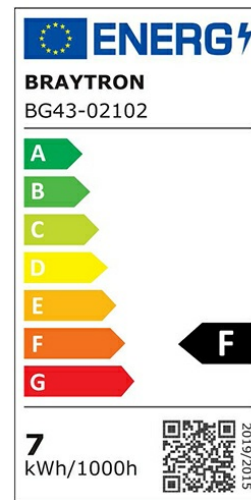

Luminare is intended to use in outdoor applications

BRAYTRON SRL

Bulavardul Iuliu Maniu, Nr.616, Sector 6, 061129, Bucuresti-ROMANIA

info@braytron.com

www.braytron.com