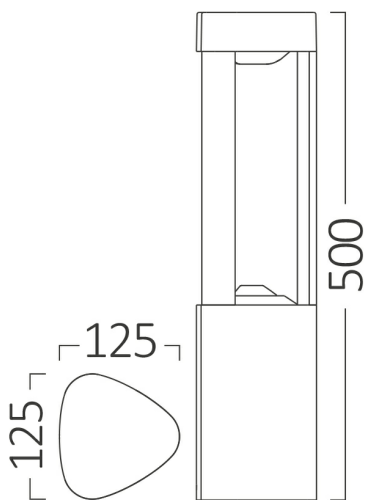

PRODUCT DATASHEET

MODEL NO BG43-02102

DESCRIPTION BRY-DALLAS-500-7W-3000K-IP54-LED BOLLARD

Luminare is intended to use in outdoor applications

General Characteristics

Model No	:	BG43-02102
Main Family	:	Outdoor Lighting
Sub Family	:	LED Bollard
Type	:	Bollard
Body Color	:	Grey
Lamp Shape	:	Non-Directional
Dimmable	:	Not-Dimmable
Light Source	:	LED
Warranty	:	3 years
Class	:	Class I
IP	:	IP54
IK	:	IK08

Electrical Characteristics

Lifetime	:	20000 h
Voltage	:	220-240V
Power Factor	:	>0,5
Material	:	Aluminium
Working Temperature	:	-20 C+40 C
Frequency	:	50-60 Hz

Package Informations

N.W.	:	6,00 kgs
G.W.	:	7,30 kgs
PCS/CTN	:	4 pcs
Length	:	525 mm
Width	:	295 mm
Height	:	300 mm
EAN	:	5949097705632

Product Characteristics

Wattage	:	7 w
Color Temperature	:	3000K
Quse Lumen	:	600 lm
Color Rendering Index (CRI)	:	>80
Energy Efficiency Level	:	F
Beam Angle	:	120° Degrees
Color Category	:	Warm White

Dimensions & Weight

P. Length	:	125 mm
P. Width	:	125 mm
P. Height	:	500 mm
Weight	:	1450 gr