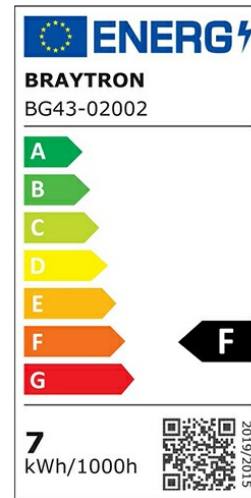

PRODUCT DATASHEET

MODEL NO BG43-02002

DESCRIPTION BRY-DALLAS-300-7W-3000K-IP54-LED BOLLARD

Luminare is intended to use in outdoor applications

General Characteristics

Model No	:	BG43-02002
Main Family	:	Outdoor Lighting
Sub Family	:	LED Bollard
Type	:	Bollard
Body Color	:	Grey
Lamp Shape	:	Non-Directional
Dimmable	:	Not-Dimmable
Light Source	:	LED
Warranty	:	3 years
Class	:	Class I
IP	:	IP54
IK	:	IK08

Electrical Characteristics

Lifetime	:	20000 h
Voltage	:	220-240V
Power Factor	:	>0,5
Material	:	Aluminium
Working Temperature	:	-20 C+40 C
Frequency	:	50-60 Hz

Package Informations

N.W.	:	8,40 kgs
G.W.	:	10,10 kgs
PCS/CTN	:	8 pcs
Length	:	650 mm
Width	:	295 mm
Height	:	300 mm
EAN	:	5949097705625

Product Characteristics

Wattage	:	7 w
Color Temperature	:	3000K
Quse Lumen	:	600 lm
Color Rendering Index (CRI)	:	>80
Energy Efficiency Level	:	F
Beam Angle	:	120° Degrees
Color Category	:	Warm White

Dimensions & Weight

P. Length	:	125 mm
P. Width	:	125 mm
P. Height	:	300 mm
Weight	:	1050 gr