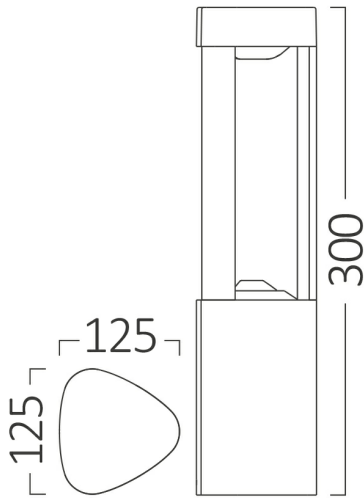

PRODUCT DATASHEET

MODEL NO BG43-02002

DESCRIPTION BRY-DALLAS-300-7W-3000K-IP54-LED BOLLARD

Luminare is intended to use in outdoor applications

General Characteristics

Model No	:	BG43-02002
Main Family	:	Outdoor Lighting
Sub Family	:	LED Bollard
Type	:	Bollard
Body Color	:	Grey
Lamp Shape	:	Non-Directional
Dimmable	:	Not-Dimmable
Light Source	:	LED
Warranty	:	3 years
Class	:	Class I
IP	:	IP54
IK	:	IK08

Electrical Characteristics

Lifetime	:	20000 h
Voltage	:	220-240V
Power Factor	:	>0,5
Material	:	Aluminium
Working Temperature	:	-20 C+40 C
Frequency	:	50-60 Hz

Package Informations

N.W.	:	8,40 kgs
G.W.	:	10,10 kgs
PCS/CTN	:	8 pcs
Length	:	650 mm
Width	:	295 mm
Height	:	300 mm
EAN	:	5949097705625

Product Characteristics

Wattage	:	7 w
Color Temperature	:	3000K
Quse Lumen	:	600 lm
Color Rendering Index (CRI)	:	>80
Energy Efficiency Level	:	F
Beam Angle	:	120° Degrees
Color Category	:	Warm White

Dimensions & Weight

P. Length	:	125 mm
P. Width	:	125 mm
P. Height	:	300 mm
Weight	:	1050 gr