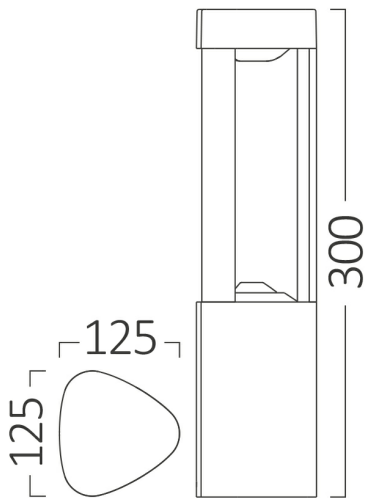

Braytron

PRODUCT DATASHEET

MODEL NO BG43-02002

DESCRIPTION BRY-DALLAS-300-7W-3000K-IP54-LED BOLLARD

Luminare is intended to use in outdoor applications

BRAYTRON SRL

Bulavardul iuliu maniu, Nr.616, Sector 6, 061129, Bucuresti-ROMANIA

Electrical Characteristics

Lifetime	:	20000 h
Voltage	:	220-240V
Power Factor	:	>0,5
Material	:	Aluminium
Working Temperature	:	-20 C+40 C
Frequency	:	50-60 Hz

Package Informations

N.W.	:	8,40 kgs
G.W.	:	10,10 kgs
PCS/CTN	:	8 pcs
Length	:	650 mm
Width	:	295 mm
Height	:	300 mm
EAN	:	5949097705625

Product Characteristics

Wattage	:	7 w
Color Temperature	:	3000K
Quse Lumen	:	600 lm
Color Rendering Index (CRI)	:	>80
Energy Efficiency Level	:	F
Beam Angle	:	120° Degrees
Color Category	:	Warm White

Dimensions & Weight

P. Length	:	125 mm
P. Width	:	125 mm
P. Height	:	300 mm
Weight	:	1050 gr