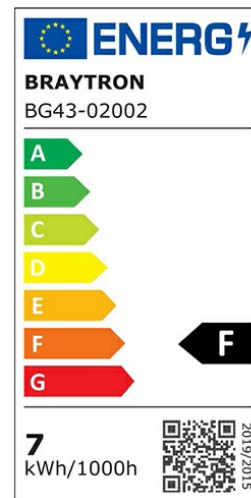

Braytron

PRODUCT DATASHEET

MODEL NO BG43-02002

DESCRIPTION BRY-DALLAS-300-7W-3000K-IP54-LED BOLLARD

Luminare is intended to use in outdoor applications

BRAYTRON SRL

Bulavardul iuliu maniu, Nr.616, Sector 6, 061129, Bucuresti-ROMANIA

info@braytron.com

www.braytron.com