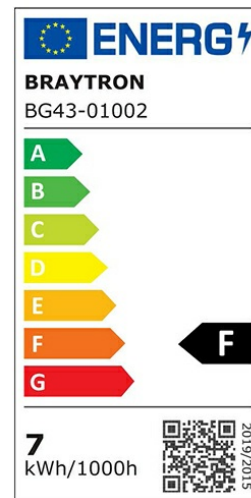

Braytron

PRODUCT DATASHEET

MODEL NO BG43-01002

DESCRIPTION BRY-TARUS-WLS-7W-SNS-3000K-IP54-WALL LIGHT

Luminare is intended to use in outdoor applications

BRAYTRON SRL

Bulavardul iuliu maniu, Nr.616, Sector 6, 061129, Bucuresti-ROMANIA

info@braytron.com

www.braytron.com