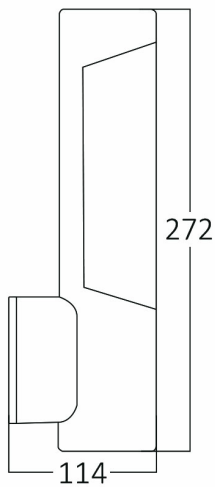

PRODUCT DATASHEET

MODEL NO BG43-01002

DESCRIPTION BRY-TARUS-WLS-7W-SNS-3000K-IP54-WALL LIGHT

Luminare is intended to use in outdoor applications

General Characteristics

Model No	:	BG43-01002
Main Family	:	Outdoor Lighting
Sub Family	:	LED Wall Light
Type	:	Wall
Body Color	:	Grey
Lamp Shape	:	Non-Directional
Dimmable	:	Not-Dimmable
Light Source	:	LED
Warranty	:	3 years
Class	:	Class I
IP	:	IP54
IK	:	IK08

Electrical Characteristics

Lifetime	:	20000 h
Voltage	:	220-240V
Power Factor	:	>0,5
Material	:	Aluminium
Working Temperature	:	-20 C+40 C
Frequency	:	50-60 Hz

Package Informations

N.W.	:	14,90 kgs
G.W.	:	17,30 kgs
PCS/CTN	:	16 pcs
Length	:	560 mm
Width	:	350 mm
Height	:	300 mm
EAN	:	5949097705588

Product Characteristics

Wattage	:	7 w
Color Temperature	:	3000K
Quse Lumen	:	600 lm
Color Rendering Index (CRI)	:	>80
Energy Efficiency Level	:	F
Beam Angle	:	120° Degrees
Color Category	:	Warm White

Dimensions & Weight

P. Length	:	272 mm
P. Height	:	114 mm
Weight	:	930 gr

Sensor Informations

Sensor Type	:	Infrared
Detection Distance	:	2m-10m
Detection Speed	:	0,8-1,5m/s
Detection Angle	:	150° Degrees
Installation Height	:	1,5m-2m
Time Delay	:	10sec-5min