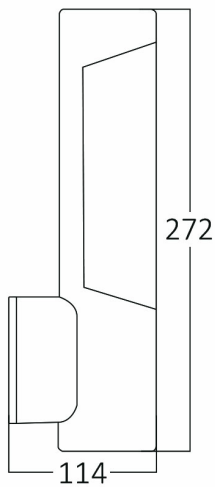

Braytron

PRODUCT DATASHEET

MODEL NO BG43-01002

DESCRIPTION BRY-TARUS-WLS-7W-SNS-3000K-IP54-WALL LIGHT

Luminare is intended to use in outdoor applications

BRAYTRON SRL

Bulavardul iuliu maniu, Nr.616, Sector 6, 061129, Bucuresti-ROMANIA

info@braytron.com

www.braytron.com