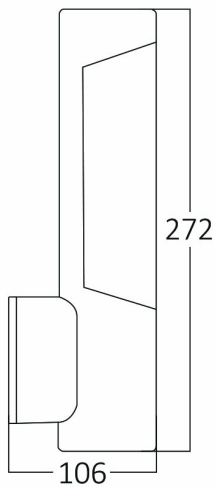

Braytron

PRODUCT DATASHEET

MODEL NO BG43-00902

DESCRIPTION BRY-TARUS-WLA-7W-3000K-IP54-WALL LIGHT

Luminare is intended to use in outdoor applications

BRAYTRON SRL

Bulavardul iuliu maniu, Nr.616, Sector 6, 061129, Bucuresti-ROMANIA

info@braytron.com

www.braytron.com