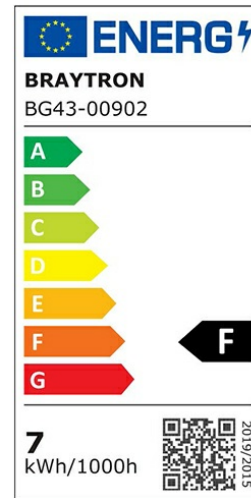

Braytron

PRODUCT DATASHEET

MODEL NO BG43-00902

DESCRIPTION BRY-TARUS-WLA-7W-3000K-IP54-WALL LIGHT

Luminare is intended to use in outdoor applications

BRAYTRON SRL

Bulavardul Iuliu Maniu, Nr.616, Sector 6, 061129, Bucuresti-ROMANIA

Electrical Characteristics

Lifetime	:	20000 h
Voltage	:	220-240V
Power Factor	:	>0,5
Material	:	Aluminium
Working Temperature	:	-20 C+40 C
Frequency	:	50-60 Hz

Package Informations

N.W.	:	12,90 kgs
G.W.	:	14,60 kgs
PCS/CTN	:	16 pcs
Length	:	455 mm
Width	:	325 mm
Height	:	300 mm
EAN	:	5949097705571

Product Characteristics

Wattage	:	7 w
Color Temperature	:	3000K
Quse Lumen	:	600 lm
Color Rendering Index (CRI)	:	>80
Energy Efficiency Level	:	F
Beam Angle	:	120° Degrees
Color Category	:	Warm White

Dimensions & Weight