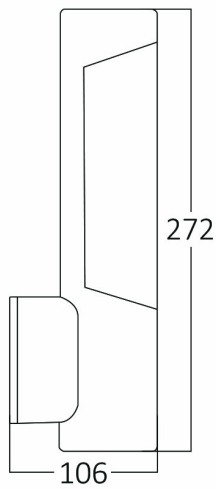

PRODUCT DATASHEET

MODEL NO BG43-00902

DESCRIPTION BRY-TARUS-WLA-7W-3000K-IP54-WALL LIGHT

Luminare is intended to use in outdoor applications

General Characteristics

Model No	:	BG43-00902
Main Family	:	Outdoor Lighting
Sub Family	:	LED Wall Light
Type	:	Wall
Body Color	:	Grey
Lamp Shape	:	Non-Directional
Dimmable	:	Not-Dimmable
Light Source	:	LED
Warranty	:	3 years
Class	:	Class I
IP	:	IP54
IK	:	IK08

Electrical Characteristics

Lifetime	:	20000 h
Voltage	:	220-240V
Power Factor	:	>0,5
Material	:	Aluminium
Working Temperature	:	-20 C+40 C
Frequency	:	50-60 Hz

Package Informations

N.W.	:	12,90 kgs
G.W.	:	14,60 kgs
PCS/CTN	:	16 pcs
Length	:	455 mm
Width	:	325 mm
Height	:	300 mm
EAN	:	5949097705571

Product Characteristics

Wattage	:	7 w
Color Temperature	:	3000K
Quse Lumen	:	600 lm
Color Rendering Index (CRI)	:	>80
Energy Efficiency Level	:	F
Beam Angle	:	120° Degrees
Color Category	:	Warm White

Dimensions & Weight

P. Length	:	272 mm
P. Height	:	106 mm
Weight	:	806 gr