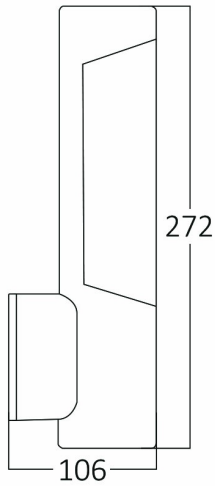

Braytron

PRODUCT DATASHEET

MODEL NO BG43-00902

DESCRIPTION BRY-TARUS-WLA-7W-3000K-IP54-WALL LIGHT

Luminare is intended to use in outdoor applications

BRAYTRON SRL

Bulavardul Iuliu Maniu, Nr.616, Sector 6, 061129, Bucuresti-ROMANIA

Electrical Characteristics

Lifetime	:	20000 h
Voltage	:	220-240V
Power Factor	:	>0,5
Material	:	Aluminium
Working Temperature	:	-20 C+40 C
Frequency	:	50-60 Hz

Package Informations

N.W.	:	12,90 kgs
G.W.	:	14,60 kgs
PCS/CTN	:	16 pcs
Length	:	455 mm
Width	:	325 mm
Height	:	300 mm
EAN	:	5949097705571

Product Characteristics

Wattage	:	7 w
Color Temperature	:	3000K
Quse Lumen	:	600 lm
Color Rendering Index (CRI)	:	>80
Energy Efficiency Level	:	F
Beam Angle	:	120° Degrees
Color Category	:	Warm White

Dimensions & Weight

P. Length	:	272 mm
P. Height	:	106 mm
Weight	:	806 gr