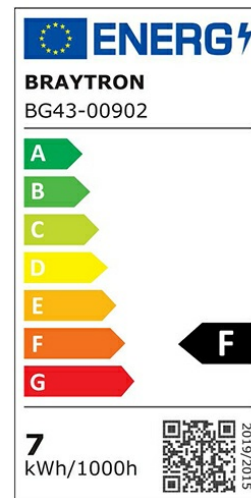

Braytron

PRODUCT DATASHEET

MODEL NO BG43-00902

DESCRIPTION BRY-TARUS-WLA-7W-3000K-IP54-WALL LIGHT

Luminare is intended to use in outdoor applications

BRAYTRON SRL

Bulavardul iuliu maniu, Nr.616, Sector 6, 061129, Bucuresti-ROMANIA

info@braytron.com

www.braytron.com