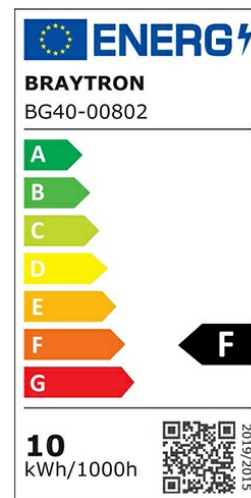

## PRODUCT DATASHEET

MODEL NO BG40-00802

DESCRIPTION BRY-SIRIUS-WL.2-10W-3000K-IP54-WALL LIGHT

Luminare is intended to use in outdoor applications

### General Characteristics

Model No	:	BG40-00802
Main Family	:	Outdoor Lighting
Sub Family	:	LED Wall Light
Type	:	Wall
Body Color	:	Grey
Lamp Shape	:	Directional
Dimmable	:	Not-Dimmable
Light Source	:	LED
Warranty	:	3 years
Class	:	Class I
IP	:	IP54
IK	:	IK08

### Electrical Characteristics

Lifetime	:	20000 h
Voltage	:	220-240V
Power Factor	:	>0,5
Material	:	Aluminium
Working Temperature	:	-20 C+40 C
Frequency	:	50-60 Hz

### Product Characteristics

Wattage	:	2x5 w
Color Temperature	:	3000K
Quse Lumen	:	860 lm
Color Rendering Index (CRI)	:	>80
Energy Efficiency Level	:	F
Beam Angle	:	30° Degrees
Color Category	:	Warm White