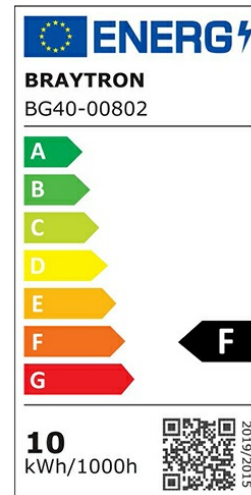

PRODUCT DATASHEET

MODEL NO BG40-00802

DESCRIPTION BRY-SIRIUS-WL.2-10W-3000K-IP54-WALL LIGHT

Luminare is intended to use in outdoor applications

BRAYTRON SRL

Bulaverdul iuliu maniu, Nr.616, Sector 6, 061129, Bucuresti-ROMANIA

info@braytron.com

www.braytron.com

General Characteristics

Model No	:	BG40-00802
Main Family	:	Outdoor Lighting
Sub Family	:	LED Wall Light
Type	:	Wall
Body Color	:	Grey
Lamp Shape	:	Directional
Dimmable	:	Not-Dimmable
Light Source	:	LED
Warranty	:	3 years
Class	:	Class I
IP	:	IP54
IK	:	IK08

Electrical Characteristics

Lifetime (at 2.7 h/day)	:	20000 h
Voltage	:	220-240V
Power Factor	:	>0,5
Material	:	Aluminium
Working Temperature	:	-20 C+40 C
Frequency	:	50-60 Hz

Package Informations

N.W.	:	12,00 kgs
G.W.	:	13,75 kgs
PCS/CTN	:	16 pcs
Length	:	465 mm
Width	:	285 mm
Height	:	345 mm
EAN	:	5949097706387

Product Characteristics

Wattage	:	2x5 w
Color Temperature	:	3000K
Quse Lumen	:	860 lm
Color Rendering Index (CRI)	:	>80
Energy Efficiency Level	:	F
Beam Angle	:	30° Degrees
Color Category	:	Warm White

Dimensions & Weight