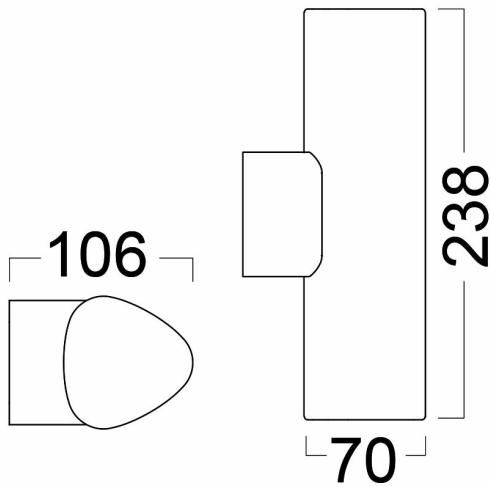

PRODUCT DATASHEET

MODEL NO BG40-00802

DESCRIPTION BRY-SIRIUS-WL.2-10W-3000K-IP54-WALL LIGHT

Luminare is intended to use in outdoor applications

BRAYTRON SRL

Bulaverdul iuliu maniu, Nr.616, Sector 6, 061129, Bucuresti-ROMANIA

Electrical Characteristics

Lifetime (at 2.7 h/day)	:	20000 h
Voltage	:	220-240V
Power Factor	:	>0,5
Material	:	Aluminium
Working Temperature	:	-20 C+40 C
Frequency	:	50-60 Hz

Package Informations

N.W.	:	12,00 kgs
G.W.	:	13,75 kgs
PCS/CTN	:	16 pcs
Length	:	465 mm
Width	:	285 mm
Height	:	345 mm
EAN	:	5949097706387

Product Characteristics

Wattage	:	2x5 w
Color Temperature	:	3000K
Quse Lumen	:	860 lm
Color Rendering Index (CRI)	:	>80
Energy Efficiency Level	:	F
Beam Angle	:	30° Degrees
Color Category	:	Warm White

Dimensions & Weight

P. Length	:	238 mm
P. Width	:	70 mm
P. Height	:	106 mm
Weight	:	750 gr