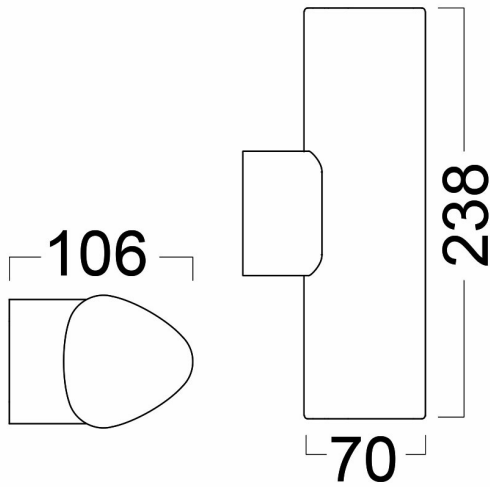

Braytron

PRODUCT DATASHEET

MODEL NO BG40-00802

DESCRIPTION BRY-SIRIUS-WL.2-10W-3000K-IP54-WALL LIGHT

Luminare is intended to use in outdoor applications

BRAYTRON SRL

Bulavardul Iuliu Maniu, Nr.616, Sector 6, 061129, Bucuresti-ROMANIA

Electrical Characteristics

Lifetime	:	20000 h
Voltage	:	220-240V
Power Factor	:	>0,5
Material	:	Aluminium
Working Temperature	:	-20 C+40 C
Frequency	:	50-60 Hz

Package Informations

N.W.	:	12,00 kgs
G.W.	:	13,75 kgs
PCS/CTN	:	16 pcs
Length	:	465 mm
Width	:	285 mm
Height	:	345 mm
EAN	:	5949097706387

Product Characteristics

Wattage	:	2x5 w
Color Temperature	:	3000K
Quse Lumen	:	860 lm
Color Rendering Index (CRI)	:	>80
Energy Efficiency Level	:	F
Beam Angle	:	30° Degrees
Color Category	:	Warm White

Dimensions & Weight

P. Length	:	238 mm
P. Width	:	70 mm
P. Height	:	106 mm
Weight	:	750 gr