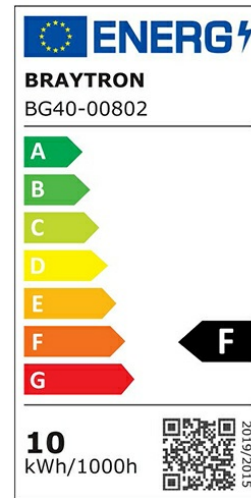

Braytron

PRODUCT DATASHEET

MODEL NO BG40-00802

DESCRIPTION BRY-SIRIUS-WL.2-10W-3000K-IP54-WALL LIGHT

Luminare is intended to use in outdoor applications

BRAYTRON SRL

Bulavardul Iuliu Maniu, Nr.616, Sector 6, 061129, Bucuresti-ROMANIA

info@braytron.com

www.braytron.com

General Characteristics

Model No	:	BG40-00802
Main Family	:	Outdoor Lighting
Sub Family	:	LED Wall Light
Type	:	Wall
Body Color	:	Grey
Lamp Shape	:	Directional
Dimmable	:	Not-Dimmable
Light Source	:	LED
Warranty	:	3 years
Class	:	Class I
IP	:	IP54
IK	:	IK08

Electrical Characteristics

Lifetime	:	20000 h
Voltage	:	220-240V
Power Factor	:	>0,5
Material	:	Aluminium
Working Temperature	:	-20 C+40 C
Frequency	:	50-60 Hz

Package Informations

N.W.	:	12,00 kgs
G.W.	:	13,75 kgs
PCS/CTN	:	16 pcs
Length	:	465 mm
Width	:	285 mm
Height	:	345 mm
EAN	:	5949097706387

Product Characteristics

Wattage	:	2x5 w
Color Temperature	:	3000K
Quse Lumen	:	860 lm
Color Rendering Index (CRI)	:	>80
Energy Efficiency Level	:	F
Beam Angle	:	30° Degrees
Color Category	:	Warm White

Dimensions & Weight