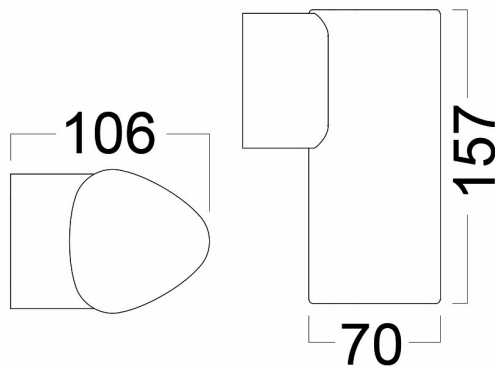

PRODUCT DATASHEET

MODEL NO BG40-00702

DESCRIPTION BRY-SIRIUS-WL.1-5W-3000K-IP54-WALL LIGHT

Luminare is intended to use in outdoor applications

General Characteristics

Model No	:	BG40-00702
Main Family	:	Outdoor Lighting
Sub Family	:	LED Wall Light
Type	:	Wall
Body Color	:	Grey
Lamp Shape	:	Directional
Dimmable	:	Not-Dimmable
Light Source	:	LED
Warranty	:	3 years
Class	:	Class I
IP	:	IP54
IK	:	IK08

Electrical Characteristics

Lifetime (at 2.7 h/day)	:	20000 h
Voltage	:	220-240V
Power Factor	:	>0,5
Material	:	Aluminium
Working Temperature	:	-20 C+40 C
Frequency	:	50-60 Hz

Package Informations

N.W.	:	8,20 kgs
G.W.	:	9,55 kgs
PCS/CTN	:	16 pcs
Length	:	340 mm
Width	:	250 mm
Height	:	345 mm
EAN	:	5949097706370

Product Characteristics

Wattage	:	5 w
Color Temperature	:	3000K
Quse Lumen	:	450 lm
Color Rendering Index (CRI)	:	>80
Energy Efficiency Level	:	F
Beam Angle	:	30° Degrees
Color Category	:	Warm White

Dimensions & Weight

P. Length	:	157 mm
P. Width	:	70 mm
P. Height	:	106 mm
Weight	:	512 gr