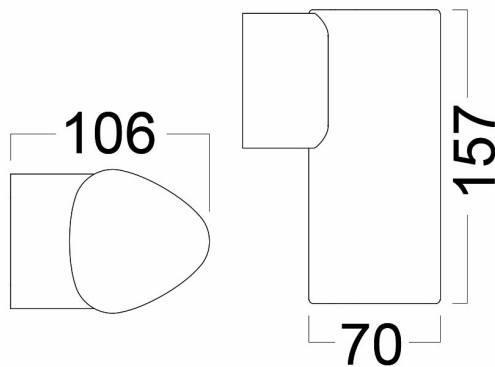

Braytron

PRODUCT DATASHEET

MODEL NO BG40-00702

DESCRIPTION BRY-SIRIUS-WL.1-5W-3000K-IP54-WALL LIGHT

Luminare is intended to use in outdoor applications

BRAYTRON SRL

Bulavardul Iuliu Maniu, Nr.616, Sector 6, 061129, Bucuresti-ROMANIA

info@braytron.com

www.braytron.com