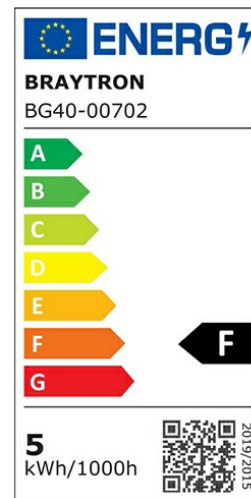

Braytron

PRODUCT DATASHEET

MODEL NO BG40-00702

DESCRIPTION BRY-SIRIUS-WL.1-5W-3000K-IP54-WALL LIGHT

Luminare is intended to use in outdoor applications

BRAYTRON SRL

Bulavardul Iuliu Maniu, Nr.616, Sector 6, 061129, Bucuresti-ROMANIA

info@braytron.com

www.braytron.com