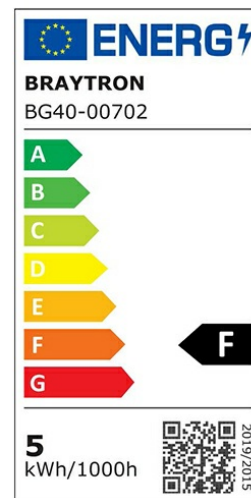

PRODUCT DATASHEET

MODEL NO BG40-00702

DESCRIPTION BRY-SIRIUS-WL.1-5W-3000K-IP54-WALL LIGHT

Luminare is intended to use in outdoor applications

General Characteristics

Model No	:	BG40-00702
Main Family	:	Outdoor Lighting
Sub Family	:	LED Wall Light
Type	:	Wall
Body Color	:	Grey
Lamp Shape	:	Directional
Dimmable	:	Not-Dimmable
Light Source	:	LED
Warranty	:	3 years
Class	:	Class I
IP	:	IP54
IK	:	IK08

Electrical Characteristics

Lifetime (at 2.7 h/day)	:	20000 h
Voltage	:	220-240V
Power Factor	:	>0,5
Material	:	Aluminium
Working Temperature	:	-20 C+40 C
Frequency	:	50-60 Hz

Package Informations

N.W.	:	8,20 kgs
G.W.	:	9,55 kgs
PCS/CTN	:	16 pcs
Length	:	340 mm
Width	:	250 mm
Height	:	345 mm
EAN	:	5949097706370

Product Characteristics

Wattage	:	5 w
Color Temperature	:	3000K
Quse Lumen	:	450 lm
Color Rendering Index (CRI)	:	>80
Energy Efficiency Level	:	F
Beam Angle	:	30° Degrees
Color Category	:	Warm White

Dimensions & Weight