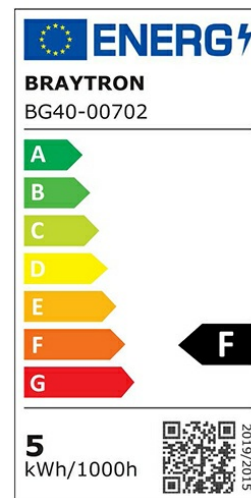

PRODUCT DATASHEET

MODEL NO BG40-00702

DESCRIPTION BRY-SIRIUS-WL.1-5W-3000K-IP54-WALL LIGHT

Luminare is intended to use in outdoor applications

General Characteristics

Model No	:	BG40-00702
Main Family	:	Outdoor Lighting
Sub Family	:	LED Wall Light
Type	:	Wall
Body Color	:	Grey
Lamp Shape	:	Directional
Dimmable	:	Not-Dimmable
Light Source	:	LED
Warranty	:	3 years
Class	:	Class I
IP	:	IP54
IK	:	IK08

Electrical Characteristics

Lifetime	:	20000 h
Voltage	:	220-240V
Power Factor	:	>0,5
Material	:	Aluminium
Working Temperature	:	-20 C+40 C
Frequency	:	50-60 Hz

Package Informations

N.W.	:	8,20 kgs
G.W.	:	9,55 kgs
PCS/CTN	:	16 pcs
Length	:	340 mm
Width	:	250 mm
Height	:	345 mm
EAN	:	5949097706370

Product Characteristics

Wattage	:	5 w
Color Temperature	:	3000K
Quse Lumen	:	450 lm
Color Rendering Index (CRI)	:	>80
Energy Efficiency Level	:	F
Beam Angle	:	30° Degrees
Color Category	:	Warm White

Dimensions & Weight