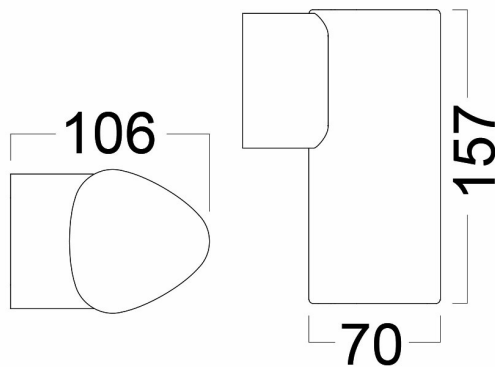

PRODUCT DATASHEET

MODEL NO BG40-00702

DESCRIPTION BRY-SIRIUS-WL.1-5W-3000K-IP54-WALL LIGHT

Luminare is intended to use in outdoor applications

General Characteristics

Model No	:	BG40-00702
Main Family	:	Outdoor Lighting
Sub Family	:	LED Wall Light
Type	:	Wall
Body Color	:	Grey
Lamp Shape	:	Directional
Dimmable	:	Not-Dimmable
Light Source	:	LED
Warranty	:	3 years
Class	:	Class I
IP	:	IP54
IK	:	IK08

Electrical Characteristics

Lifetime	:	20000 h
Voltage	:	220-240V
Power Factor	:	>0,5
Material	:	Aluminium
Working Temperature	:	-20 C+40 C
Frequency	:	50-60 Hz

Package Informations

N.W.	:	8,20 kgs
G.W.	:	9,55 kgs
PCS/CTN	:	16 pcs
Length	:	340 mm
Width	:	250 mm
Height	:	345 mm
EAN	:	5949097706370

Product Characteristics

Wattage	:	5 w
Color Temperature	:	3000K
Quse Lumen	:	450 lm
Color Rendering Index (CRI)	:	>80
Energy Efficiency Level	:	F
Beam Angle	:	30° Degrees
Color Category	:	Warm White

Dimensions & Weight

P. Length	:	157 mm
P. Width	:	70 mm
P. Height	:	106 mm
Weight	:	512 gr