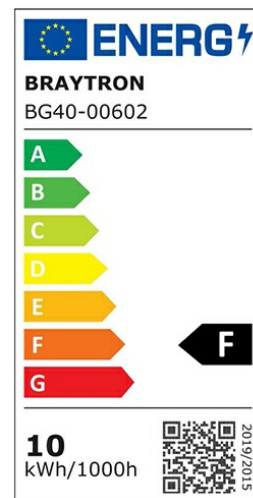

PRODUCT DATASHEET

MODEL NO BG40-00602

DESCRIPTION BRY-PIRUS-S-10W-3000K-IP54-WALL LIGHT

Luminare is intended to use in outdoor applications

General Characteristics

Model No	:	BG40-00602
Main Family	:	Outdoor Lighting
Sub Family	:	LED Wall Light
Type	:	Wall
Body Color	:	Grey
Lamp Shape	:	Non-Directional
Dimmable	:	Not-Dimmable
Light Source	:	LED
Warranty	:	3 years
Class	:	Class I
IP	:	IP54
IK	:	IK08

Electrical Characteristics

Lifetime	:	20000 h
Voltage	:	220-240V
Power Factor	:	>0,5
Material	:	Aluminium
Working Temperature	:	-20 C+40 C
Frequency	:	50-60 Hz

Package Informations

N.W.	:	3,60 kgs
G.W.	:	4,40 kgs
PCS/CTN	:	8 pcs
Length	:	260 mm
Width	:	190 mm
Height	:	310 mm
EAN	:	5949097705540

Product Characteristics

Wattage	:	10 w
Color Temperature	:	3000K
Quse Lumen	:	930 lm
Color Rendering Index (CRI)	:	>80
Energy Efficiency Level	:	F
Beam Angle	:	120° Degrees
Color Category	:	Warm White

Dimensions & Weight