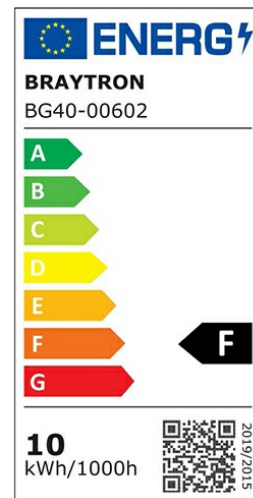

Braytron

PRODUCT DATASHEET

MODEL NO BG40-00602

DESCRIPTION BRY-PIRUS-S-10W-3000K-IP54-WALL LIGHT

Luminare is intended to use in outdoor applications

General Characteristics

Model No	:	BG40-00602
Main Family	:	Outdoor Lighting
Sub Family	:	LED Wall Light
Type	:	Wall
Body Color	:	Grey
Lamp Shape	:	Non-Directional
Dimmable	:	Not-Dimmable
Light Source	:	LED
Warranty	:	3 years
Class	:	Class I
IP	:	IP54
IK	:	IK08

Electrical Characteristics

Lifetime	:	20000 h
Voltage	:	220-240V
Power Factor	:	>0,5
Material	:	Aluminium
Working Temperature	:	-20 C+40 C
Frequency	:	50-60 Hz

Package Informations

N.W.	:	3,60 kgs
G.W.	:	4,40 kgs
PCS/CTN	:	8 pcs
Length	:	260 mm
Width	:	190 mm
Height	:	310 mm
EAN	:	5949097705540

Product Characteristics

Wattage	:	10 w
Color Temperature	:	3000K
Quse Lumen	:	930 lm
Color Rendering Index (CRI)	:	>80
Energy Efficiency Level	:	F
Beam Angle	:	120° Degrees
Color Category	:	Warm White

Dimensions & Weight