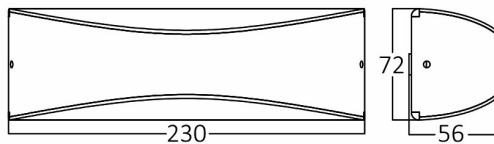

PRODUCT DATASHEET

MODEL NO BG40-00602

DESCRIPTION BRY-PIRUS-S-10W-3000K-IP54-WALL LIGHT

Luminare is intended to use in outdoor applications

General Characteristics

Model No	:	BG40-00602
Main Family	:	Outdoor Lighting
Sub Family	:	LED Wall Light
Type	:	Wall
Body Color	:	Grey
Lamp Shape	:	Non-Directional
Dimmable	:	Not-Dimmable
Light Source	:	LED
Warranty	:	3 years
Class	:	Class I
IP	:	IP54
IK	:	IK08

Electrical Characteristics

Lifetime	:	20000 h
Voltage	:	220-240V
Power Factor	:	>0,5
Material	:	Aluminium
Working Temperature	:	-20 C+40 C
Frequency	:	50-60 Hz

Package Informations

N.W.	:	3,60 kgs
G.W.	:	4,40 kgs
PCS/CTN	:	8 pcs
Length	:	260 mm
Width	:	190 mm
Height	:	310 mm
EAN	:	5949097705540

Product Characteristics

Wattage	:	10 w
Color Temperature	:	3000K
Quse Lumen	:	930 lm
Color Rendering Index (CRI)	:	>80
Energy Efficiency Level	:	F
Beam Angle	:	120° Degrees
Color Category	:	Warm White

Dimensions & Weight

P. Length	:	230 mm
P. Width	:	72 mm
P. Height	:	56 mm
Weight	:	450 gr