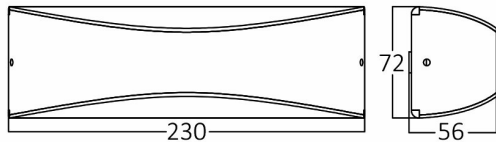

Braytron

PRODUCT DATASHEET

MODEL NO BG40-00602

DESCRIPTION BRY-PIRUS-S-10W-3000K-IP54-WALL LIGHT

Luminare is intended to use in outdoor applications

BRAYTRON SRL

Bulavardul iuliu maniu, Nr.616, Sector 6, 061129, Bucuresti-ROMANIA

info@braytron.com

www.braytron.com