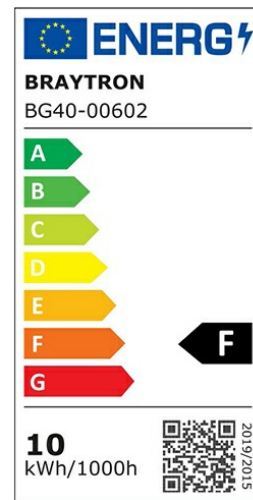

Braytron

PRODUCT DATASHEET

MODEL NO BG40-00602

DESCRIPTION BRY-PIRUS-S-10W-3000K-IP54-WALL LIGHT

Luminare is intended to use in outdoor applications

BRAYTRON SRL

Bulavardul iuliu maniu, Nr.616, Sector 6, 061129, Bucuresti-ROMANIA

info@braytron.com

www.braytron.com

General Characteristics

Model No	:	BG40-00602
Main Family	:	Outdoor Lighting
Sub Family	:	LED Wall Light
Type	:	Wall
Body Color	:	Grey
Lamp Shape	:	Non-Directional
Dimmable	:	Not-Dimmable
Light Source	:	LED
Warranty	:	3 years
Class	:	Class I
IP	:	IP54
IK	:	IK08

Electrical Characteristics

Lifetime	:	20000 h
Voltage	:	220-240V
Power Factor	:	>0,5
Material	:	Aluminium
Working Temperature	:	-20 C+40 C
Frequency	:	50-60 Hz

Package Informations

N.W.	:	3,60 kgs
G.W.	:	4,40 kgs
PCS/CTN	:	8 pcs
Length	:	260 mm
Width	:	190 mm
Height	:	310 mm
EAN	:	5949097705540

Product Characteristics

Wattage	:	10 w
Color Temperature	:	3000K
Quse Lumen	:	930 lm
Color Rendering Index (CRI)	:	>80
Energy Efficiency Level	:	F
Beam Angle	:	120° Degrees
Color Category	:	Warm White

Dimensions & Weight