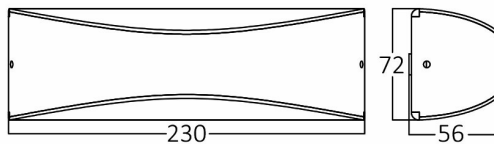

Braytron

PRODUCT DATASHEET

MODEL NO BG40-00602

DESCRIPTION BRY-PIRUS-S-10W-3000K-IP54-WALL LIGHT

Luminare is intended to use in outdoor applications

General Characteristics

Model No	:	BG40-00602
Main Family	:	Outdoor Lighting
Sub Family	:	LED Wall Light
Type	:	Wall
Body Color	:	Grey
Lamp Shape	:	Non-Directional
Dimmable	:	Not-Dimmable
Light Source	:	LED
Warranty	:	3 years
Class	:	Class I
IP	:	IP54
IK	:	IK08

Electrical Characteristics

Lifetime	:	20000 h
Voltage	:	220-240V
Power Factor	:	>0,5
Material	:	Aluminium
Working Temperature	:	-20 C+40 C
Frequency	:	50-60 Hz

Package Informations

N.W.	:	3,60 kgs
G.W.	:	4,40 kgs
PCS/CTN	:	8 pcs
Length	:	260 mm
Width	:	190 mm
Height	:	310 mm
EAN	:	5949097705540

Product Characteristics

Wattage	:	10 w
Color Temperature	:	3000K
Quse Lumen	:	930 lm
Color Rendering Index (CRI)	:	>80
Energy Efficiency Level	:	F
Beam Angle	:	120° Degrees
Color Category	:	Warm White

Dimensions & Weight

P. Length	:	230 mm
P. Width	:	72 mm
P. Height	:	56 mm
Weight	:	450 gr