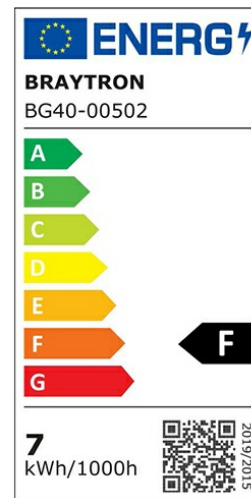

Braytron

PRODUCT DATASHEET

MODEL NO	BG40-00502
DESCRIPTION	BRY-PIRUS-S-7W-3000K-IP54-WALL LIGHT

Luminare is intended to use in outdoor applications