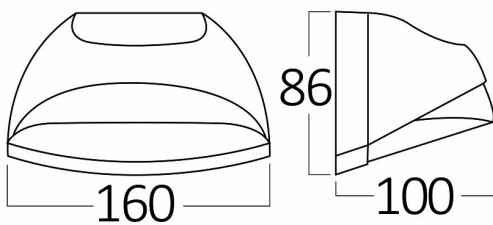

PRODUCT DATASHEET

MODEL NO BG40-00502

DESCRIPTION BRY-PIRUS-S-7W-3000K-IP54-WALL LIGHT

Luminare is intended to use in outdoor applications

General Characteristics

Model No	:	BG40-00502
Main Family	:	Outdoor Lighting
Sub Family	:	LED Wall Light
Type	:	Wall
Body Color	:	Grey
Lamp Shape	:	Non-Directional
Dimmable	:	Not-Dimmable
Light Source	:	LED
Warranty	:	3 years
Class	:	Class I
IP	:	IP54
IK	:	IK08

Electrical Characteristics

Lifetime	:	20000 h
Voltage	:	220-240V
Power Factor	:	>0,5
Material	:	Aluminium
Working Temperature	:	-20 C+40 C
Frequency	:	50-60 Hz

Package Informations

N.W.	:	6,00 kgs
G.W.	:	7,20 kgs
PCS/CTN	:	12 pcs
Length	:	345 mm
Width	:	235 mm
Height	:	300 mm
EAN	:	5949097705533

Product Characteristics

Wattage	:	7 w
Color Temperature	:	3000K
Quse Lumen	:	600 lm
Color Rendering Index (CRI)	:	>80
Energy Efficiency Level	:	F
Beam Angle	:	120° Degrees
Color Category	:	Warm White

Dimensions & Weight

P. Length	:	160 mm
P. Width	:	86 mm
P. Height	:	100 mm
Weight	:	500 gr