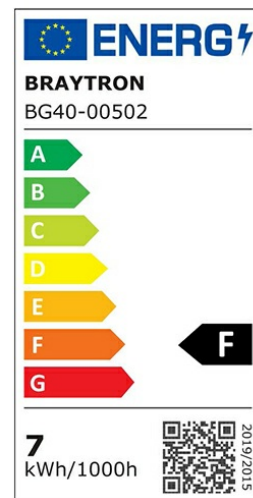

PRODUCT DATASHEET

MODEL NO BG40-00502

DESCRIPTION BRY-PIRUS-S-7W-3000K-IP54-WALL LIGHT

Luminare is intended to use in outdoor applications

General Characteristics

Model No	:	BG40-00502
Main Family	:	Outdoor Lighting
Sub Family	:	LED Wall Light
Type	:	Wall
Body Color	:	Grey
Lamp Shape	:	Non-Directional
Dimmable	:	Not-Dimmable
Light Source	:	LED
Warranty	:	3 years
Class	:	Class I
IP	:	IP54
IK	:	IK08

Electrical Characteristics

Lifetime	:	20000 h
Voltage	:	220-240V
Power Factor	:	>0,5
Material	:	Aluminium
Working Temperature	:	-20 C+40 C
Frequency	:	50-60 Hz

Package Informations

N.W.	:	6,00 kgs
G.W.	:	7,20 kgs
PCS/CTN	:	12 pcs
Length	:	345 mm
Width	:	235 mm
Height	:	300 mm
EAN	:	5949097705533

Product Characteristics

Wattage	:	7 w
Color Temperature	:	3000K
Quse Lumen	:	600 lm
Color Rendering Index (CRI)	:	>80
Energy Efficiency Level	:	F
Beam Angle	:	120° Degrees
Color Category	:	Warm White

Dimensions & Weight

P. Length	:	160 mm
P. Width	:	86 mm
P. Height	:	100 mm
Weight	:	500 gr