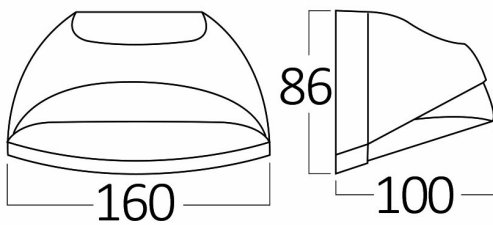

Braytron

PRODUCT DATASHEET

MODEL NO	BG40-00502
DESCRIPTION	BRY-PIRUS-S-7W-3000K-IP54-WALL LIGHT

Luminare is intended to use in outdoor applications