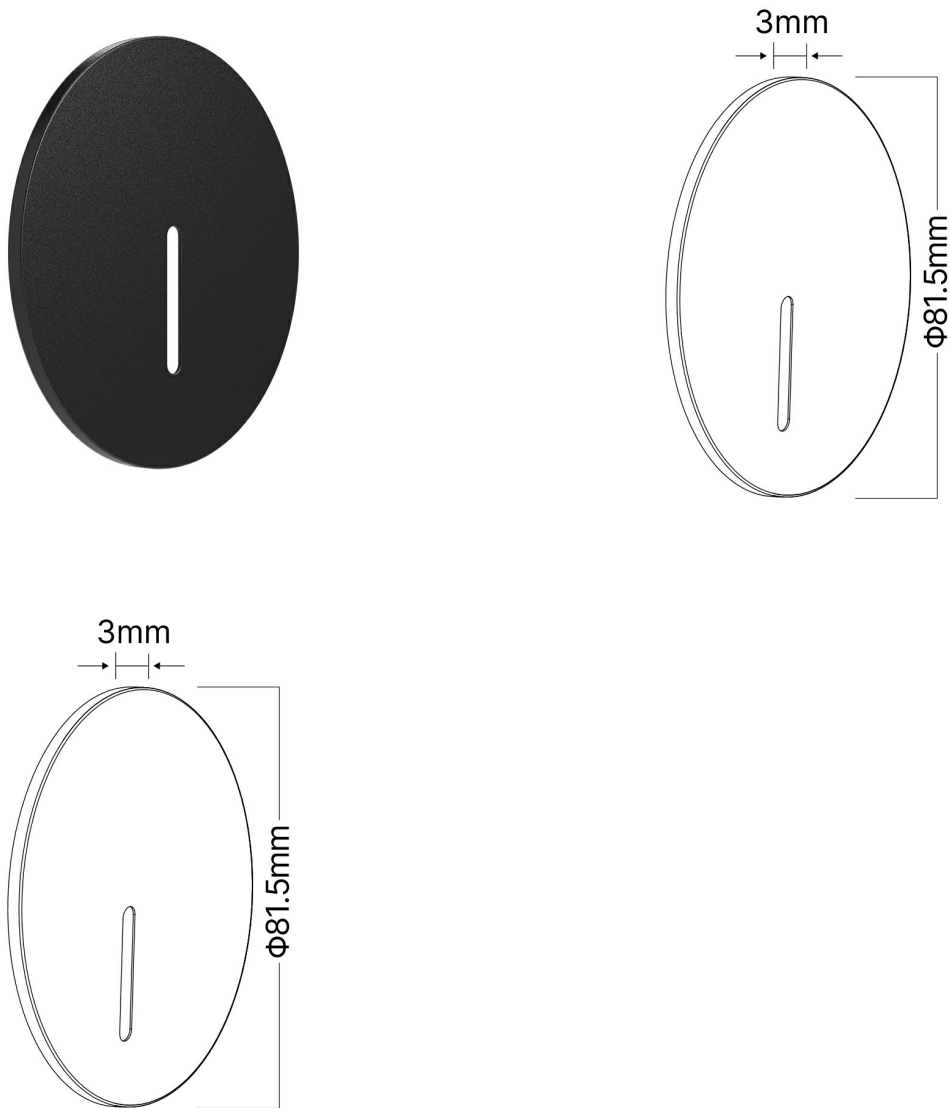

Braytron

PRODUCT DATASHEET

MODEL NO BG39-00106

DESCRIPTION BRY-VEKSUS-B-2-BLC-WHT-STEPLIGHT COVER

BRAYTRON SRL

Bulavardul Iuliu Maniu, Nr.616, Sector 6, 061129, Bucuresti-ROMANIA

info@braytron.com

www.braytron.com

General Characteristics

Model No	:	BG39-00106
Main Family	:	Indoor Lighting
Sub Family	:	Steplight
Type	:	Cover
Body Color	:	Black
Warranty	:	2 Years

Package Informations

PCS/CTN	:	240
EAN	:	5949097752117

Electrical Characteristics

Material	:	Metal
Working Temperature	:	-20°C ~ +40°C