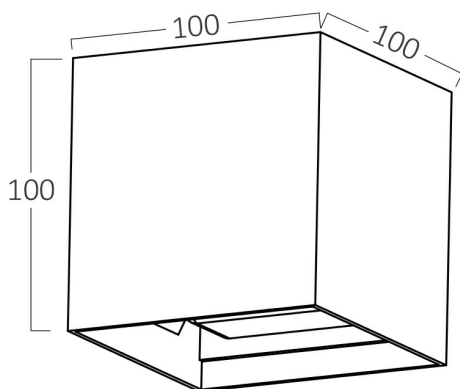

Braytron

PRODUCT DATASHEET

MODEL NO BG38-13401

DESCRIPTION BRY-VEKTA-H-WL.2-WHT-2x4W-IP65-3000K-WALL LIGHT

Luminare is intended to use in outdoor applications

BRAYTRON SRL

Bulavardul iuliu maniu, Nr.616, Sector 6, 061129, Bucuresti-ROMANIA

Electrical Characteristics

Lifetime	:	20000 h
Voltage	:	220-240V
Material	:	Aluminium
Working Temperature	:	-20 C+40 C
Frequency	:	50-60 Hz

Package Informations

N.W.	:	11,10 kgs
G.W.	:	12,95 kgs
PCS/CTN	:	30 pcs
Length	:	545 mm
Width	:	235 mm
Height	:	375 mm
EAN	:	5949097742835

Product Characteristics

Wattage	:	2x4 w
Color Temperature	:	3000K
Quse Lumen	:	520 lm
Color Rendering Index (CRI)	:	>80
Energy Efficiency Level	:	G
Beam Angle	:	60° Degrees (Adjustable)
Color Category	:	Warm White

Dimensions & Weight

P. Length	:	100 mm
P. Width	:	100 mm
P. Height	:	100 mm
Weight	:	370 gr