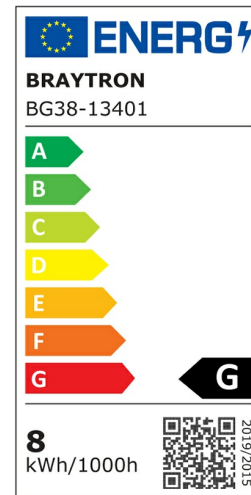

## PRODUCT DATASHEET

MODEL NO BG38-13401

DESCRIPTION BRY-VEKTA-H-WL.2-WHT-2x4W-IP65-3000K-WALL LIGHT

Luminare is intended to use in outdoor applications

### General Characteristics

Model No	:	BG38-13401
Main Family	:	Outdoor Lighting
Sub Family	:	LED Wall Light
Type	:	Wall
Body Color	:	Black
Lamp Shape	:	Directional
Dimmable	:	Not-Dimmable
Light Source	:	LED
Warranty	:	2 years
Class	:	Class I
IP	:	IP65

### Electrical Characteristics

Lifetime	:	20000 h
Voltage	:	220-240V
Material	:	Aluminium
Working Temperature	:	-20 C+40 C
Frequency	:	50-60 Hz

### Product Characteristics

Wattage	:	2x4 w
Color Temperature	:	3000K
Quse Lumen	:	520 lm
Color Rendering Index (CRI)	:	>80
Energy Efficiency Level	:	G
Beam Angle	:	60° Degrees (Adjustable)
Color Category	:	Warm White