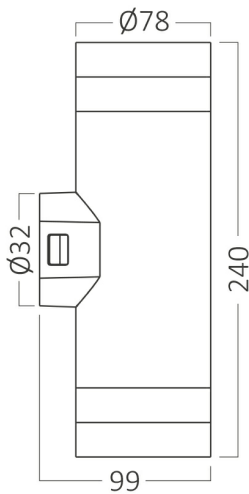

Braytron

PRODUCT DATASHEET

MODEL NO BG38-12581

DESCRIPTION BRY-VEKTA-DA-WL.2-BLC-2x9W-3IN1-IP65-WALL LIGHT

Luminare is intended to use in outdoor applications

BRAYTRON SRL

Bulavardul iuliu maniu, Nr.616, Sector 6, 061129, Bucuresti-ROMANIA

Electrical Characteristics

Lifetime	:	20000 h
Voltage	:	220-240V
Material	:	PC
Working Temperature	:	-20 C+40 C
Frequency	:	50-60 Hz

Package Informations

N.W.	:	3,80 kgs
G.W.	:	5,10 kgs
PCS/CTN	:	10 pcs
Length	:	430 mm
Width	:	225 mm
Height	:	265 mm
EAN	:	5949097742828

Product Characteristics

Wattage	:	2x9 w
Color Temperature	:	3IN1
Quse Lumen	:	1780 lm
Color Rendering Index (CRI)	:	>80
Energy Efficiency Level	:	F
Beam Angle	:	38° Degrees
Color Category	:	3IN1

Dimensions & Weight

Diameter	:	32 mm
P. Width	:	99 mm
P. Height	:	240 mm
Weight	:	380 gr