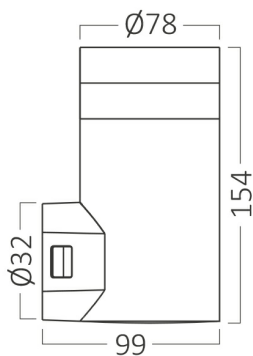

Braytron

PRODUCT DATASHEET

MODEL NO BG38-12481

DESCRIPTION BRY-VEKTA-DA-WL.1-BLC-1x9W-3IN1-IP65-WALL LIGHT

IP65

3 CCT

Luminare is intended to use in outdoor applications

BRAYTRON SRL

Electrical Characteristics

Lifetime	:	20000 h
Voltage	:	220-240V
Material	:	PC
Working Temperature	:	-20 C+40 C
Frequency	:	50-60 Hz

Package Informations

N.W.	:	5,15 kgs
G.W.	:	6,90 kgs
PCS/CTN	:	20 pcs
Length	:	430 mm
Width	:	225 mm
Height	:	340 mm
EAN	:	5949097742811

Product Characteristics

Wattage	:	1x9 w
Color Temperature	:	3IN1
Quse Lumen	:	900 lm
Color Rendering Index (CRI)	:	>80
Energy Efficiency Level	:	F
Beam Angle	:	38° Degrees
Color Category	:	3IN1

Dimensions & Weight

Diameter	:	32 mm
P. Width	:	99 mm
P. Height	:	154 mm
Weight	:	257,5 gr