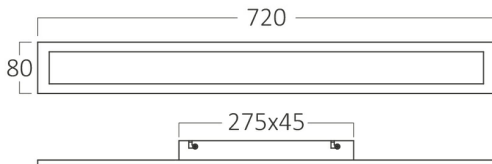

Braytron

PRODUCT DATASHEET

MODEL NO BG38-03501

DESCRIPTION BRY-LINE-75-18W-BLC-IP54-LED WALL LIGHT

Luminare is intended to use in outdoor applications

BRAYTRON SRL

Bulavardul iuliu maniu, Nr.616, Sector 6, 061129, Bucuresti-ROMANIA

Electrical Characteristics

Lifetime	:	20000 h
Voltage	:	220-240V
Power Factor	:	<0,5
Material	:	Aluminium
Working Temperature	:	-20 C+40 C
Frequency	:	50-60 Hz

Package Informations

N.W.	:	7,26 kgs
G.W.	:	9,10 kgs
PCS/CTN	:	6 pcs
Length	:	775 mm
Width	:	255 mm
Height	:	240 mm
EAN	:	5949097739538

Product Characteristics

Wattage	:	18 w
Color Temperature	:	3000K
Quse Lumen	:	1860 lm
Color Rendering Index (CRI)	:	>80
Energy Efficiency Level	:	F
Beam Angle	:	120° Degrees
Color Category	:	Warm White

Dimensions & Weight

P. Length	:	720 mm
P. Width	:	80 mm
P. Height	:	42 mm
Weight	:	1210 gr