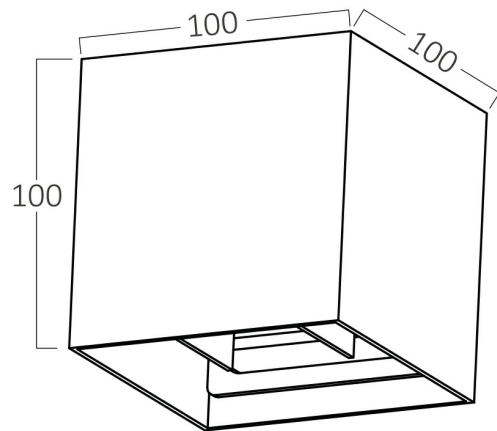

Braytron

PRODUCT DATASHEET

MODEL NO BG38-03402

DESCRIPTION BRY-VEKTA-B-WL.2-GRY-1xG9-IP54-WALL LIGHT

Luminare is intended to use in outdoor applications

BRAYTRON SRL

Bulavardul iuliu maniu, Nr.616, Sector 6, 061129, Bucuresti-ROMANIA

info@braytron.com

www.braytron.com

Page 1-2

General Characteristics

Model No	:	BG38-03402
Main Family	:	Outdoor Lighting
Sub Family	:	Wall Fixture
Type	:	Wall
Body Color	:	Grey
Lamp Shape	:	N/A
Light Source	:	N/A
Socket	:	1xG9
Warranty	:	2 years
Class	:	Class I
IP	:	IP54
IK	:	IK02

Electrical Characteristics

Voltage	:	220-240V
Material	:	Aluminium
Working Temperature	:	-20 C+40 C
Frequency	:	50-60 Hz

Package Informations

N.W.	:	12,30 kgs
G.W.	:	14,15 kgs
PCS/CTN	:	30 pcs
Length	:	550 mm
Width	:	235 mm
Height	:	365 mm
EAN	:	5949097737497

Product Characteristics

Wattage	:	Max 10 w
---------	---	----------

Dimensions & Weight

P. Length	:	100 mm
P. Width	:	100 mm
P. Height	:	100 mm
Weight	:	410 gr