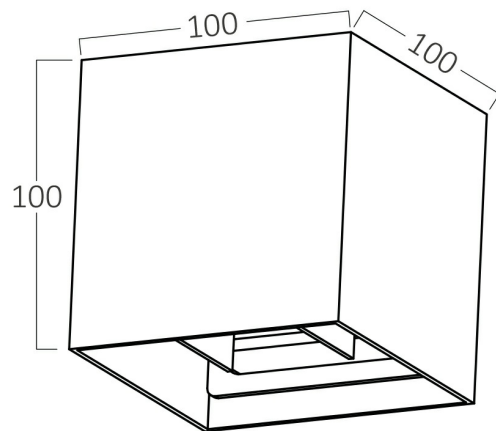

PRODUCT DATASHEET

MODEL NO BG38-03402

DESCRIPTION BRY-VEKTA-B-WL.2-GRY-1xG9-IP54-WALL LIGHT

Luminare is intended to use in outdoor applications

General Characteristics

Model No	:	BG38-03402
Main Family	:	Outdoor Lighting
Sub Family	:	Wall Fixture
Type	:	Wall
Body Color	:	Grey
Lamp Shape	:	N/A
Light Source	:	N/A
Socket	:	1xG9
Warranty	:	2 years
Class	:	Class I
IP	:	IP54
IK	:	IK02

Electrical Characteristics

Voltage	:	220-240V
Material	:	Aluminium
Working Temperature	:	-20 C+40 C
Frequency	:	50-60 Hz

Package Informations

N.W.	:	12,30 kgs
G.W.	:	14,15 kgs
PCS/CTN	:	30 pcs
Length	:	550 mm
Width	:	235 mm
Height	:	365 mm
EAN	:	5949097737497

Product Characteristics

Wattage	:	Max 10 w
---------	---	----------

Dimensions & Weight

P. Length	:	100 mm
P. Width	:	100 mm
P. Height	:	100 mm
Weight	:	410 gr