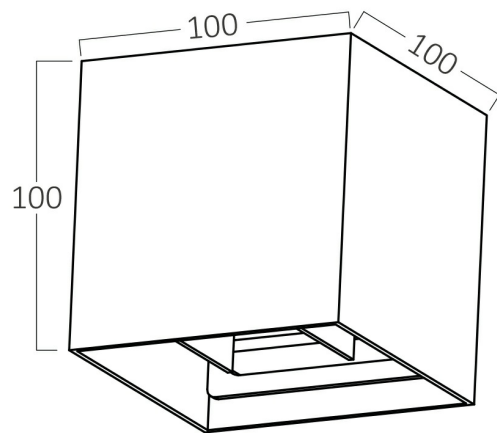

Braytron

PRODUCT DATASHEET

MODEL NO BG38-03401

DESCRIPTION BRY-VEKTA-B-WL.2-BLC-1xG9-IP54-WALL LIGHT

Luminare is intended to use in outdoor applications

BRAYTRON SRL

Bulavardul iuliu maniu, Nr.616, Sector 6, 061129, Bucuresti-ROMANIA

info@braytron.com

www.braytron.com

Page 1-2

General Characteristics

Model No	:	BG38-03401
Main Family	:	Outdoor Lighting
Sub Family	:	Wall Fixture
Type	:	Wall
Body Color	:	Black
Lamp Shape	:	N/A
Light Source	:	N/A
Socket	:	1xG9
Warranty	:	2 years
Class	:	Class I
IP	:	IP54
IK	:	IK02

Electrical Characteristics

Voltage	:	220-240V
Material	:	Aluminium
Working Temperature	:	-20 C+40 C
Frequency	:	50-60 Hz

Package Informations

N.W.	:	12,30 kgs
G.W.	:	14,15 kgs
PCS/CTN	:	30 pcs
Length	:	550 mm
Width	:	235 mm
Height	:	365 mm
EAN	:	5949097737480

Product Characteristics

Wattage	:	Max 10 w
---------	---	----------

Dimensions & Weight

P. Length	:	100 mm
P. Width	:	100 mm
P. Height	:	100 mm
Weight	:	410 gr