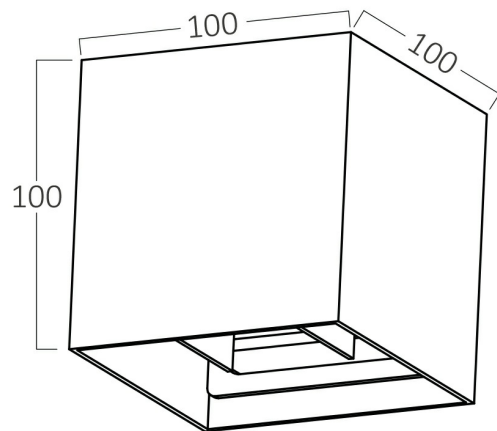

PRODUCT DATASHEET

MODEL NO	BG38-03401
DESCRIPTION	BRY-VEKTA-B-WL.2-BLC-1xG9-IP54-WALL LIGHT

Luminare is intended to use in outdoor applications

General Characteristics

Model No	:	BG38-03401
Main Family	:	Outdoor Lighting
Sub Family	:	Wall Fixture
Type	:	Wall
Body Color	:	Black
Lamp Shape	:	N/A
Light Source	:	N/A
Socket	:	1xG9
Warranty	:	2 years
Class	:	Class I
IP	:	IP54
IK	:	IK02

Electrical Characteristics

Voltage	:	220-240V
Material	:	Aluminium
Working Temperature	:	-20 C+40 C
Frequency	:	50-60 Hz

Package Informations

N.W.	:	12,30 kgs
G.W.	:	14,15 kgs
PCS/CTN	:	30 pcs
Length	:	550 mm
Width	:	235 mm
Height	:	365 mm
EAN	:	5949097737480

Product Characteristics

Wattage	:	Max 10 w
---------	---	----------

Dimensions & Weight

P. Length	:	100 mm
P. Width	:	100 mm
P. Height	:	100 mm
Weight	:	410 gr