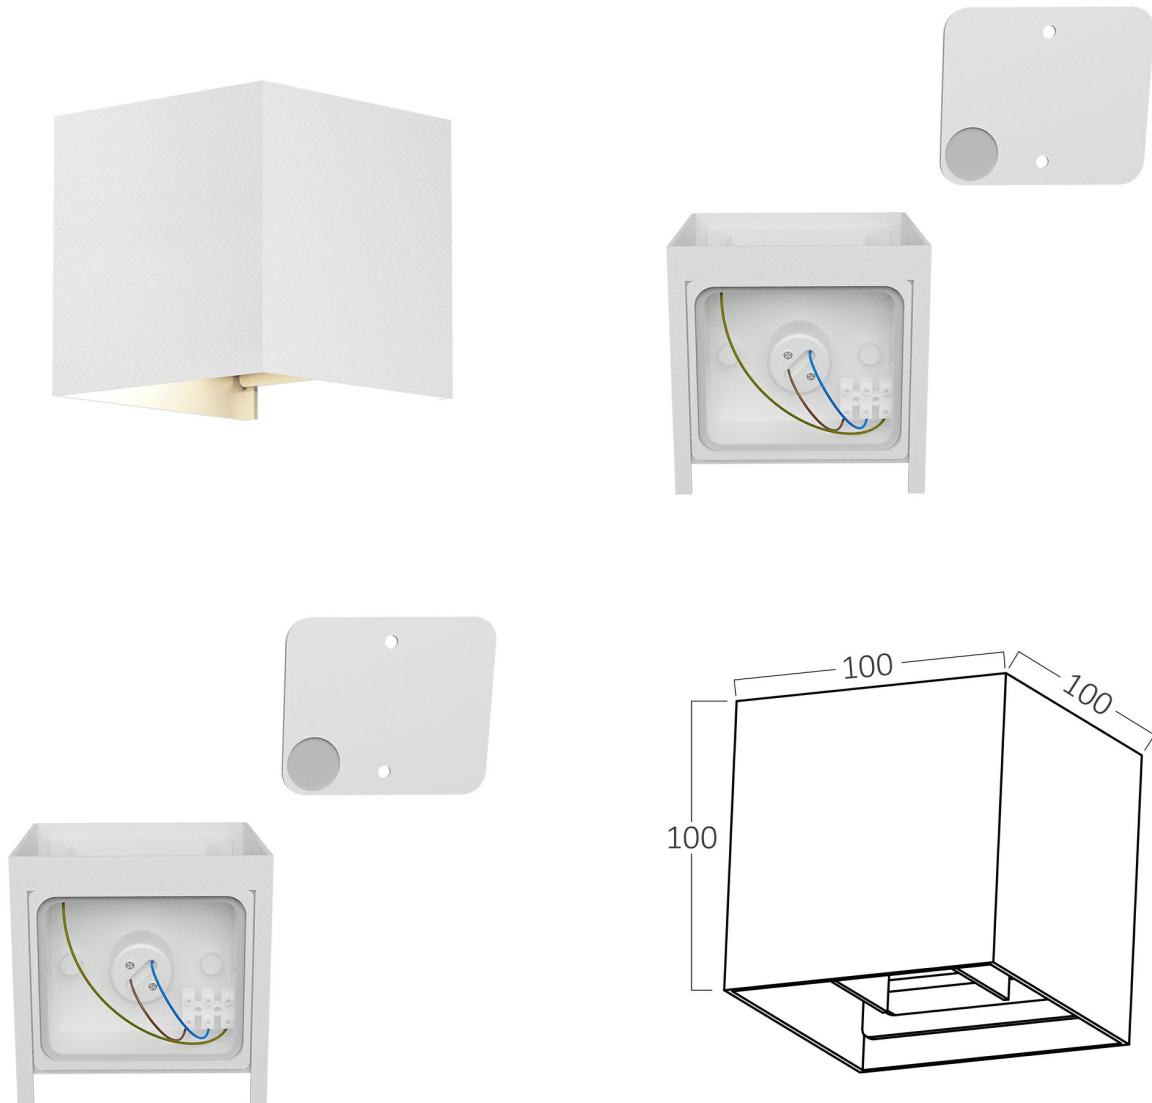

PRODUCT DATASHEET

MODEL NO	BG38-03400
DESCRIPTION	BRY-VEKTA-B-WL.2-WHT-1xG9-IP54-WALL LIGHT

Luminare is intended to use in outdoor applications

General Characteristics

Model No	:	BG38-03400
Main Family	:	Outdoor Lighting
Sub Family	:	Wall Fixture
Type	:	Wall
Body Color	:	White
Lamp Shape	:	N/A
Light Source	:	N/A
Socket	:	1xG9
Warranty	:	2 years
Class	:	Class I
IP	:	IP54
IK	:	IK02

Electrical Characteristics

Voltage	:	220-240V
Material	:	Aluminium
Working Temperature	:	-20 C+40 C
Frequency	:	50-60 Hz

Package Informations

N.W.	:	12,30 kgs
G.W.	:	14,15 kgs
PCS/CTN	:	30 pcs
Length	:	550 mm
Width	:	235 mm
Height	:	365 mm
EAN	:	5949097737473

Product Characteristics

Wattage	:	Max 10 w
---------	---	----------

Dimensions & Weight

P. Length	:	100 mm
P. Width	:	100 mm
P. Height	:	100 mm
Weight	:	410 gr