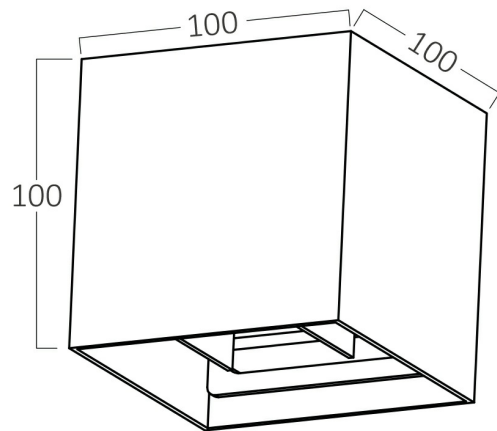

Braytron

PRODUCT DATASHEET

MODEL NO BG38-03400

DESCRIPTION BRY-VEKTA-B-WL.2-WHT-1xG9-IP54-WALL LIGHT

Luminare is intended to use in outdoor applications

BRAYTRON SRL

Bulavardul Iuliu Maniu, Nr.616, Sector 6, 061129, Bucuresti-ROMANIA

info@braytron.com

www.braytron.com

Page 1-2

General Characteristics

Model No	:	BG38-03400
Main Family	:	Outdoor Lighting
Sub Family	:	Wall Fixture
Type	:	Wall
Body Color	:	White
Lamp Shape	:	N/A
Light Source	:	N/A
Socket	:	1xG9
Warranty	:	2 years
Class	:	Class I
IP	:	IP54
IK	:	IK02

Electrical Characteristics

Voltage	:	220-240V
Material	:	Aluminium
Working Temperature	:	-20 C+40 C
Frequency	:	50-60 Hz

Package Informations

N.W.	:	12,30 kgs
G.W.	:	14,15 kgs
PCS/CTN	:	30 pcs
Length	:	550 mm
Width	:	235 mm
Height	:	365 mm
EAN	:	5949097737473

Product Characteristics

Wattage	:	Max 10 w
---------	---	----------

Dimensions & Weight

P. Length	:	100 mm
P. Width	:	100 mm
P. Height	:	100 mm
Weight	:	410 gr